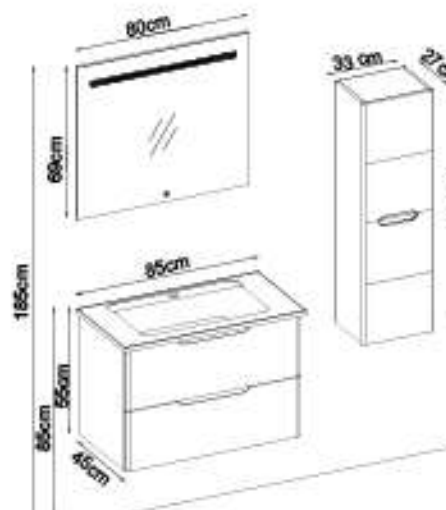

BELEN 5585 V32

Doors : M. N. Ant. Lacquer

Sides : UD Melaminated MDF

Washbasin : HG. White Orion Acrimer

Soft close and invisible drawer slides.

LED lighting.

Custom Design

Product	Product Name	Page
Vanity Unit	Belen 5585 V32-AD	-
Side Cabinet	Belen 103-205-3	-
Countertop	-	-
Washbasin	HG. White Orion Acrimer 85	-
Mirror	Fleto 80	118
Top Unit	-	-
Cabinet Legs	-	124