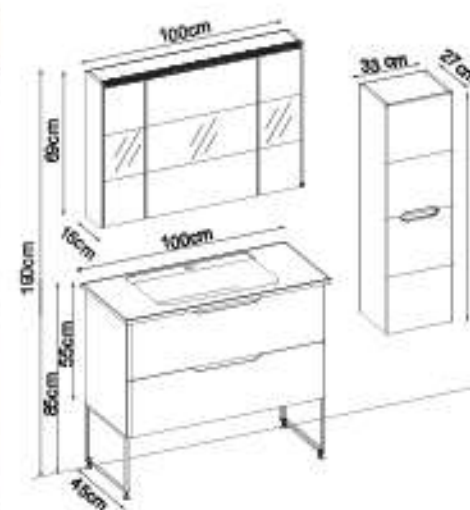

BELEN 55100 V31

Doors : HG. White Lacquer

Sides : HG. White Melamined MDF

Washbasin : HG. White Orion Acrimer

Soft close and invisible drawer slides.

LED lighting.

Custom Design

Product	Product Name	Page
Vanity Unit	Belen 55100 V31-AD	-
Side Cabinet	Belen 101-201-4	-
Countertop	-	-
Washbasin	HG. White Orion Acrimer 100	-
Mirror	Fleto 100	118
Top Unit	-	-
Cabinet Legs	-	124

BELEN 55100 V32

Doors : M. N. Ant. Lacquer

Sides : M. N. Ant. Melamined MDF

Washbasin : HG. White Orion Acrimer

Soft close and invisible drawer slides.

LED lighting.

Custom Design

Product	Product Name	Page
Vanity Unit	Belen 55100 V32-AD	-
Side Cabinet	Belen 103-203-4	-
Countertop	-	-
Washbasin	HG. White Orion Acrimer 100	-
Mirror	Bright 100 V203	118
Top Unit	-	-
Cabinet Legs	28cm Blac Cabinet Legs	124