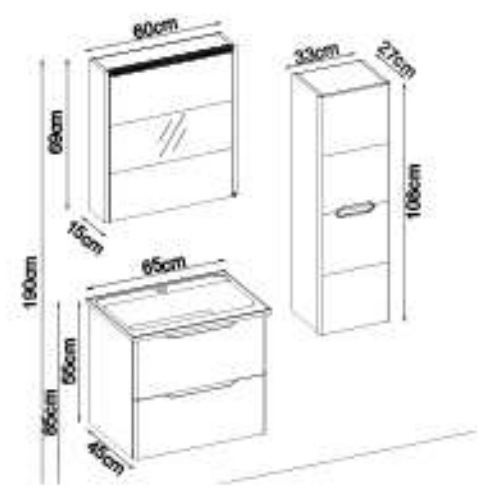

Doors : HG. White Lacquer

Sides : HG. White Melamined MDF

Washbasin : HG. White Orion Acrimer

Soft close and invisible drawer slides. LED lighting.