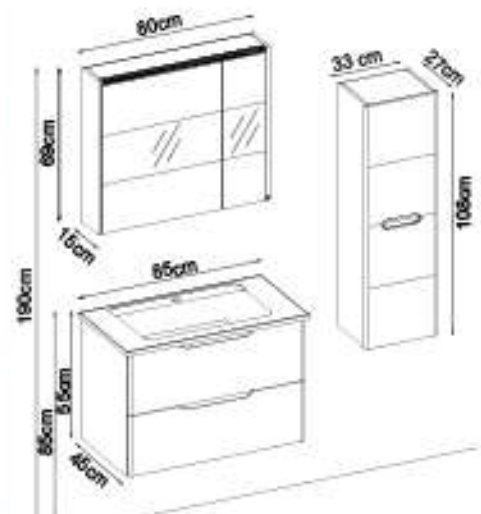

Custom Design		
Product	Product Name	Page
Vanity Unit	Belen 5585 V31-AD	-
Side Cabinet	Belen 101-201-4	-
Countertop	-	-
Washbasin	HG. White Orion Acrimer 85	-
Mirror	Bright 80 V201	120
Top Unit	-	-
Cabinet Legs	-	124