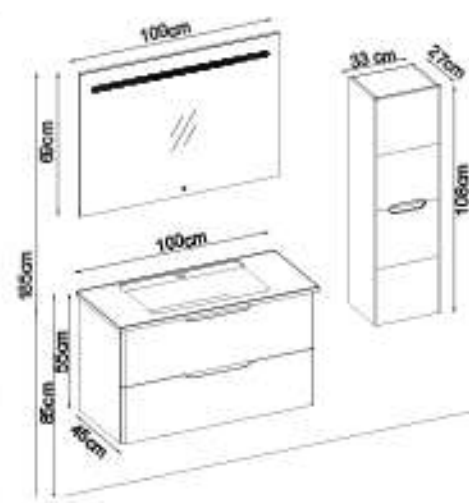

BELEN 55100 V31

Doors : HG. White Lacquer

Sides : HG. White Melamined MDF

Washbasin : HG. White Orion Acrimer

Soft close and invisible drawer slides.

LED lighting.

Custom Design

Product	Product Name	Page
Vanity Unit	Belen 55100 V31-AD	-
Side Cabinet	Belen 101-201-4	-
Countertop	-	-
Washbasin	HG. White Orion Acrimer 100	-
Mirror	Fleto 100	118
Top Unit	-	-
Cabinet Legs	-	124

BELEN 55100 V32

Doors : M. N. Ant. Lacquer

Sides : M. N. Ant. Melamined MDF

Washbasin : HG. White Orion Acrimer

Soft close and invisible drawer slides.

LED lighting.

Custom Design

Product	Product Name	Page
Vanity Unit	Belen 55100 V32-AD	-
Side Cabinet	Belen 103-203-4	-
Countertop	-	-
Washbasin	HG. White Orion Acrimer 100	-
Mirror	Bright 100 V203	118
Top Unit	-	-
Cabinet Legs	28cm Blac Cabinet Legs	124