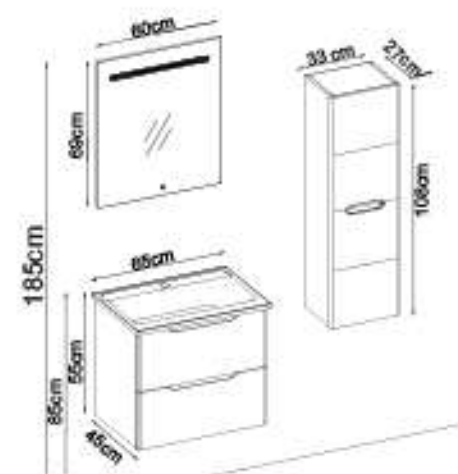

Custom Design

Product	Product Name	Page
Vanity Unit	Belen 5565 V32-AD	-
Side Cabinet	Belen 103-203-4	-
Countertop	-	-
Washbasin	HG. White Orion Acrimer 65	-
Mirror	Fleto 60	118
Top Unit	-	-
Cabinet Legs	-	124

Doors : M. N. Ant. Lacquer

Sides : UD Melaminated MDF

Washbasin : HG. White Orion Acrimer

Soft close and invisible drawer slides.

LED lighting.