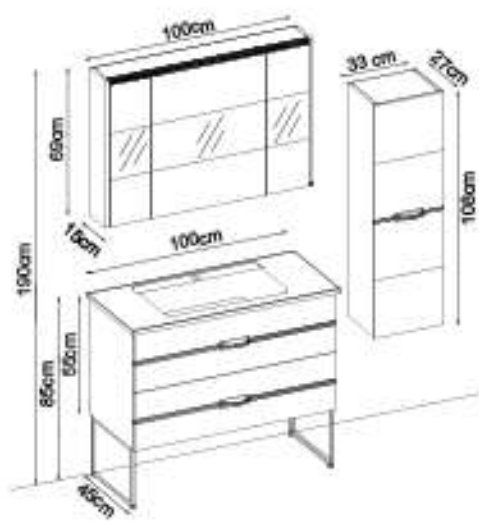

BATHLINE 55100 V31

Doors : HG. White Lacquer

Sides : HG. White Melamined MDF

Washbasin : HG. White Acrimer

Soft close and invisible drawer slides.

LED lighting.

Custom Design

Product	Product Name	Page
Vanity Unit	Bathline 55100 V31-AD	-
Side Cabinet	Bathline 101-201-0	-
Countertop	-	118
Washbasin	HG. White Acrimer 100	119
Mirror	Bright 100 V201	118
Top Unit	-	-
Cabinet Legs	28cm Black Cabinet Legs	124

BATHLINE 55100 V32

Doors : UD Melamined MDF

Sides : UD Melamined MDF

Countertop : Lotus Flat + M. Ant. Acrimer Kera Washbasin

Soft close and invisible drawer slides.

LED lighting.

Custom Design		
Product	Product Name	Page
Vanity Unit	Bathline 55100 V32-AD	-
Side Cabinet	Bathline 205-205-0	-
Countertop	Lotus Flat	118
Washbasin	M. Ant. Acrimer Kera	119
Mirror	Fleto 100	118
Top Unit	-	-
Cabinet Legs	-	124

BATHLINE 5585 V33

Doors : UD Melamined MDF

Sides : UD Melamined MDF

Washbasin : HG. White Acrimer

Custom Design		
Product	Product Name	Page
Vanity Unit	Bathline 5585 V33-AD	-
Side Cabinet	Bathline 205-205-0	-
Countertop	-	120
Washbasin	HG. White Acrimer 85	120
Mirror	Bright 80 V205	120
Top Unit	-	-
Cabinet Legs	-	124