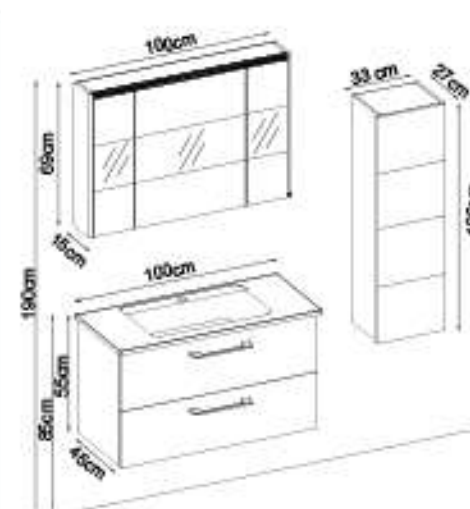

PURE 55100 V31

Doors : M. N. Ant. Lacquer

Sides : M. N. Ant. Melamined MDF

Washbasin : HG. White Acrimer

Soft close and invisible drawer slides.

LED lighting.

Custom Design

Product	Product Name	Page
Vanity Unit	Pure 55100 V31-AD	-
Side Cabinet	Line 103-203-0	-
Countertop	-	118
Washbasin	HG. White Acrimer 100	119
Mirror	Bright 100 V203	-
Top Unit	-	-
Cabinet Legs	-	124