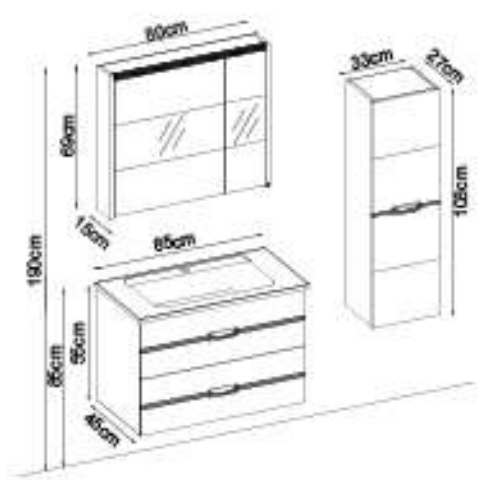

BATHLINE 55100 V31

Doors : HG. White Lacquer

Sides : HG. White Melamined MDF

Washbasin : HG. White Acrimer

Soft close and invisible drawer slides.

LED lighting.

Custom Design

Product	Product Name	Page
Vanity Unit	Bathline 55100 V31-AD	-
Side Cabinet	Bathline 101-201-0	-
Countertop	-	118
Washbasin	HG. White Acrimer 100	119
Mirror	Bright 100 V201	118
Top Unit	-	-
Cabinet Legs	28cm Black Cabinet Legs	124

BATHLINE 55100 V32

Doors : UD Melamined MDF

Sides : UD Melamined MDF

Countertop : Lotus Flat + M. Ant. Acrimer Kera Washbasin

Soft close and invisible drawer slides.

LED lighting.

Custom Design		
Product	Product Name	Page
Vanity Unit	Bathline 55100 V32-AD	-
Side Cabinet	Bathline 205-205-0	-
Countertop	Lotus Flat	118
Washbasin	M. Ant. Acrimer Kera	119
Mirror	Fleto 100	118
Top Unit	-	-
Cabinet Legs	-	124

BATHLINE 5585 V33

Doors : UD Melamined MDF

Sides : UD Melamined MDF

Washbasin : HG. White Acrimer

Custom Design		
Product	Product Name	Page
Vanity Unit	Bathline 5585 V33-AD	-
Side Cabinet	Bathline 205-205-0	-
Countertop	-	120
Washbasin	HG. White Acrimer 85	120
Mirror	Bright 80 V205	120
Top Unit	-	-
Cabinet Legs	-	124