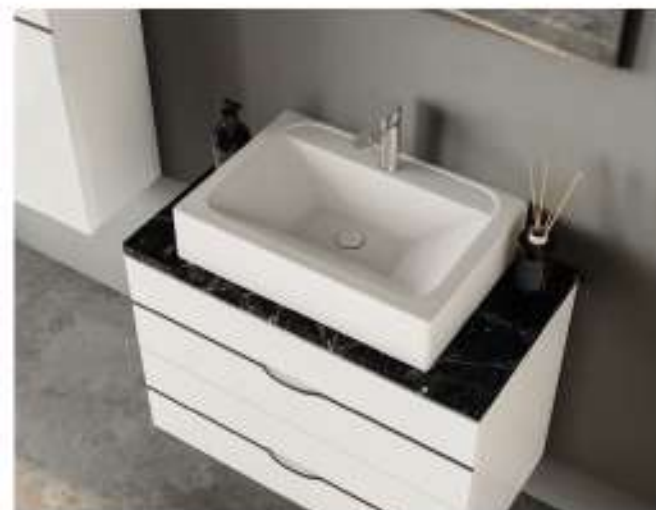

MASTER 2024-1

bandella[®]
BATHROOM FURNITURE

badella®

FAMILY
S E R I E S

A striking and stylish series with integrated handles designed with a minimalist and contemporary look. Straight lines, wide-use drawers and lacquered surfaces bring together a pure and clean design. This modern style creates the perfect option for capturing a visual appeal in a minimum of space.

BATHLINE 55100 V31

Doors : HG. White Lacquer

Sides : HG. White Melamined MDF

Washbasin : HG. White Acrimer

Soft close and invisible drawer slides.

LED lighting.

Custom Design

Product	Product Name	Page
Vanity Unit	Bathline 55100 V31-AD	-
Side Cabinet	Bathline 101-201-0	-
Countertop	-	118
Washbasin	HG. White Acrimer 100	119
Mirror	Bright 100 V201	118
Top Unit	-	-
Cabinet Legs	28cm Black Cabinet Legs	124

BATHLINE 55100 V32

Doors : UD Melamined MDF

Sides : UD Melamined MDF

Countertop : Lotus Flat + M. Ant. Acrimer Kera Washbasin

Soft close and invisible drawer slides.

LED lighting.

Custom Design		
Product	Product Name	Page
Vanity Unit	Bathline 55100 V32-AD	-
Side Cabinet	Bathline 205-205-0	-
Countertop	Lotus Flat	118
Washbasin	M. Ant. Acrimer Kera	119
Mirror	Fleto 100	118
Top Unit	-	-
Cabinet Legs	-	124

BATHLINE 5585 V32

Doors : HG. White Lacquer

Sides : HG. White Melamined MDF

Countertop : Lotus Flat + HG. White Acrimer Kera Washbasin

Soft close and invisible drawer slides.

LED lighting.

Custom Design

Product	Product Name	Page
Vanity Unit	Bathline 5585 V32-AD	-
Side Cabinet	Bathline 101-201-0	-
Countertop	Lotus Flat	120
Washbasin	HG. White Acrimer Kera	121
Mirror	Fleto 80	120
Top Unit	-	-
Cabinet Legs	-	124