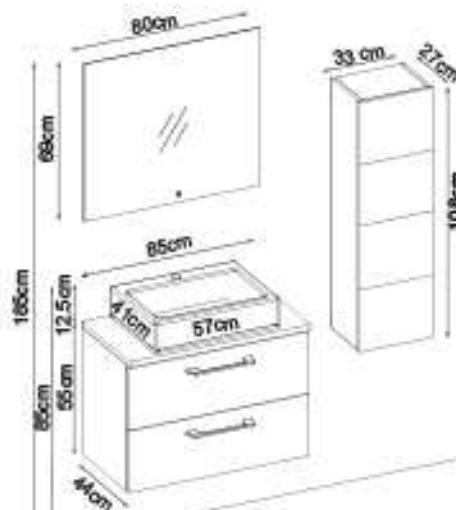

PURE 5585 V31

Doors : HG. White Lacquer

Sides : HG. White Melaminated MDF

Countertop : UD Flat + HG. White Acrimer Kera Washbasin

Soft close and invisible drawer slides.

LED lighting.

Custom Design

Product	Product Name	Page
Vanity Unit	Pure 5585 V31-AD	-
Side Cabinet	Line 101-201-0	-
Countertop	UD Flat	120
Washbasin	HG. White Acrimer Kera	121
Mirror	Cube 80	120
Top Unit	-	-
Cabinet Legs	-	124