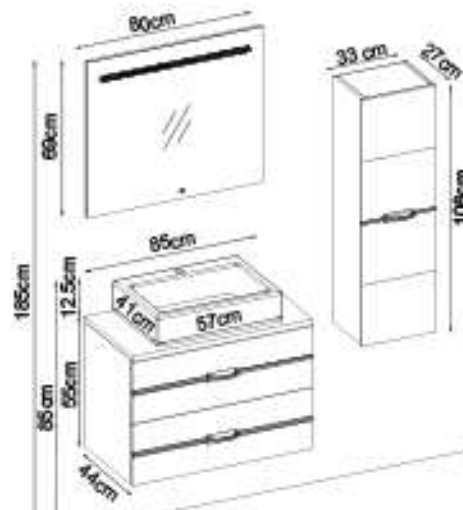

BATHLINE 5585 V32

Doors : HG. White Lacquer

Sides : HG. White Melamined MDF

Countertop : Lotus Flat + HG. White Acrimer Kera Washbasin

Soft close and invisible drawer slides.

LED lighting.

Custom Design

Product	Product Name	Page
Vanity Unit	Bathline 5585 V32-AD	-
Side Cabinet	Bathline 101-201-0	-
Countertop	Lotus Flat	120
Washbasin	HG. White Acrimer Kera	121
Mirror	Fleto 80	120
Top Unit	-	-
Cabinet Legs	-	124