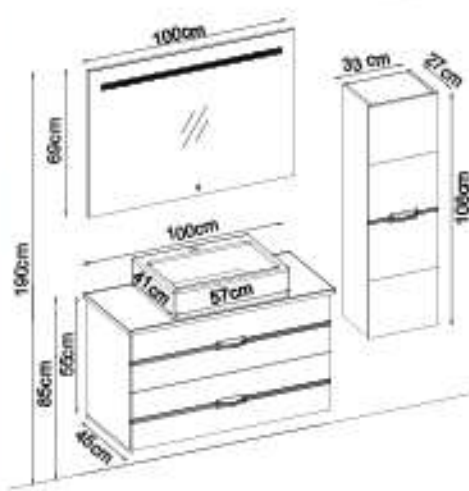

BATHLINE 55100 V31

Doors : HG. White Lacquer

Sides : HG. White Melamined MDF

Washbasin : HG. White Acrimer

Soft close and invisible drawer slides.

LED lighting.

Custom Design

Product	Product Name	Page
Vanity Unit	Bathline 55100 V31-AD	-
Side Cabinet	Bathline 101-201-0	-
Countertop	-	118
Washbasin	HG. White Acrimer 100	119
Mirror	Bright 100 V201	118
Top Unit	-	-
Cabinet Legs	28cm Black Cabinet Legs	124

BATHLINE 55100 V32

Doors : UD Melamined MDF

Sides : UD Melamined MDF

Countertop : Lotus Flat + M. Ant. Acrimer Kera Washbasin

Soft close and invisible drawer slides.

LED lighting.

Custom Design		
Product	Product Name	Page
Vanity Unit	Bathline 55100 V32-AD	-
Side Cabinet	Bathline 205-205-0	-
Countertop	Lotus Flat	118
Washbasin	M. Ant. Acrimer Kera	119
Mirror	Fleto 100	118
Top Unit	-	-
Cabinet Legs	-	124

BATHLINE 5585 V33

Doors : UD Melamined MDF

Sides : UD Melamined MDF

Washbasin : HG. White Acrimer

Custom Design		
Product	Product Name	Page
Vanity Unit	Bathline 5585 V33-AD	-
Side Cabinet	Bathline 205-205-0	-
Countertop	-	120
Washbasin	HG. White Acrimer 85	120
Mirror	Bright 80 V205	120
Top Unit	-	-
Cabinet Legs	-	124