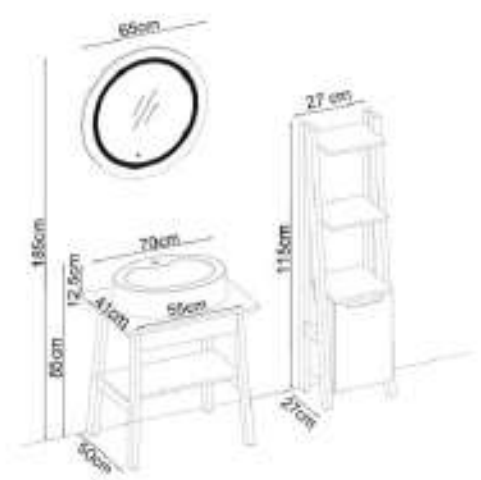

Doors : M. White Lacquer   Sides : Ebru Melamined MDF   Countertop : White Lacquer + HG. White Acrimer Elipso Washbasin

LED lighting.