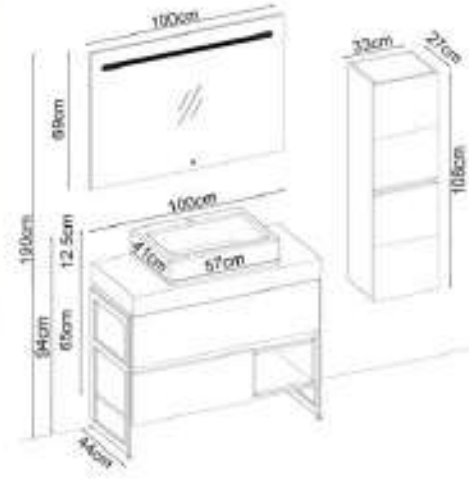

Custom Design		
Product	Product Name	Page
Vanity Unit	Karma 55100 V31-AD	-
Side Cabinet	Lines 209-209-2	-
Countertop	Lotus Box	118
Washbasin	HG. White Acrimer Kera	117-B
Mirror	Fleto 100	118
Top Unit	-	-
Cabinet Legs	Karma Black Cabinet Legs	124

Doors : Berlin Melaminated MDF   Sides : Berlin Melaminated MDF   Countertop : Lotus Box + HG. White Acrimer Kera Washbasin

Soft close metal alpha box.   LED lighting.