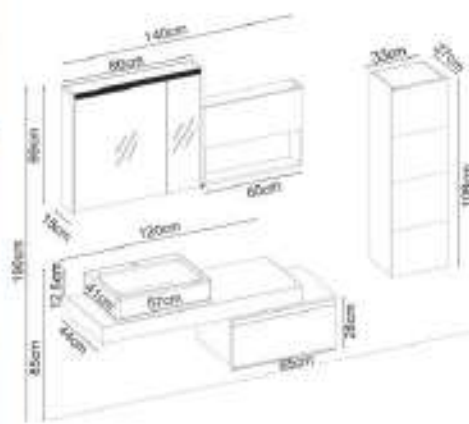

Custom Design

Product	Product Name	Page
Vanity Unit	Piedra 28140 V32-AD	-
Side Cabinet	Line 104-204-0	-
Countertop	Sini Box	116
Washbasin	M. Sand Acrimer Kera	118-B
Mirror	Bright 80 V204	116
Top Unit	Piedra 104-204-0-UD	-
Cabinet Legs	-	124