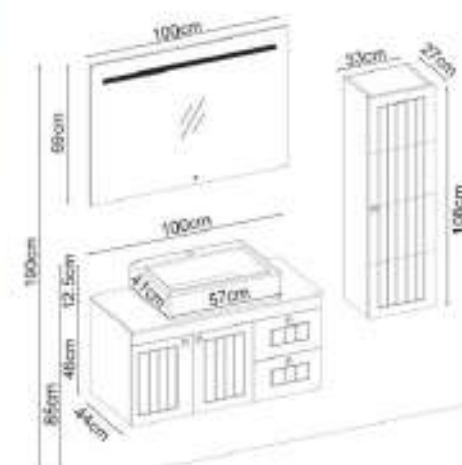

EFES 46100 VS31

Custom Design

Product	Product Name	Page
Vanity Unit	Efes 46100 V33-AD	-
Side Cabinet	Efes 103-203-0	-
Countertop	M. White Level Acrimer	118
Washbasin	M. White Acrimer Kera	119
Mirror	Fleto 100	118
Top Unit	-	-
Cabinet Legs	-	124

Doors : M. White Lacquer

Sides : M. White Melamined MDF

Washbasin : Ceramic

Soft close Doors.