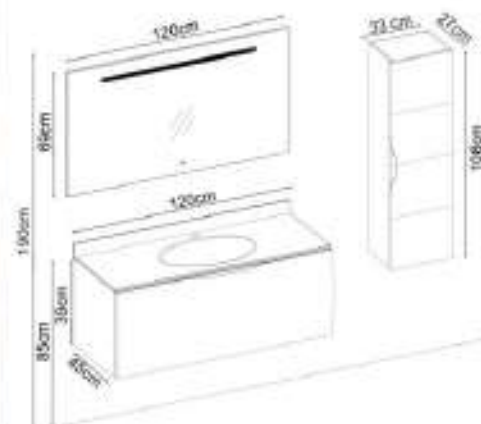

ARMADO 39120 V31

Doors : HG. Pearl Black Lacquer

Sides : HG. Pearl Black Lacquer

Washbasin : Metallic Smokey Glass

Soft close metal alpha box.

LED lighting.

Custom Design

Product	Product Name	Page
Vanity Unit	Armado 39120 V31-AD	-
Side Cabinet	Armado 112-112-0	-
Countertop	-	-
Washbasin	Metalic Smokey Glass 120	-
Mirror	Fleto 120	116
Top Unit	-	-
Cabinet Legs	-	124