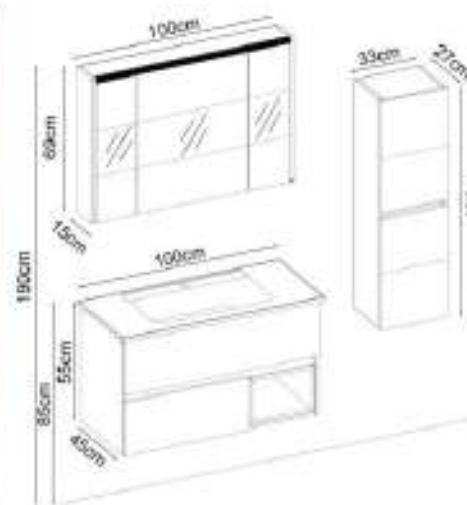

KARMA 55100 V32

Doors : M. White Melamined MDF

Sides : UD Melamined MDF

Washbasin : HG. White Acrimer

Soft close and invisible drawer slides.

LED Lighting.

Custom Design

Product	Product Name	Page
Vanity Unit	Karma 55100 V32-AD	-
Side Cabinet	Lines 202-202-3	-
Countertop	-	118
Washbasin	HG. White Acrimer 100	119
Mirror	Bright 100 V205	118
Top Unit	-	-
Cabinet Legs	-	124