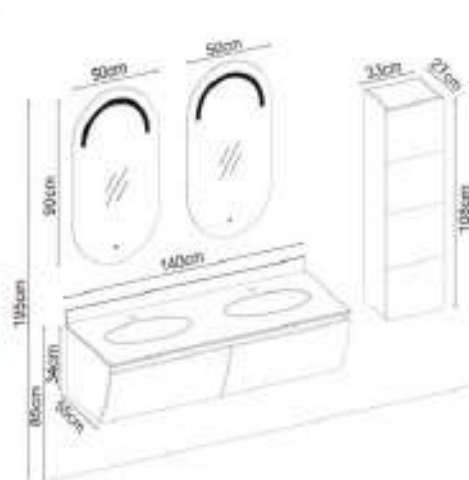

Custom Design

Product	Product Name	Page
Vanity Unit	Dolce 34140 V31-AD	-
Side Cabinet	Dolce 113-113-0	-
Countertop	-	-
Washbasin	Metalic Smokey Glass 140	-
Mirror	Dolce	116
Top Unit	-	-
Cabinet Legs	-	-