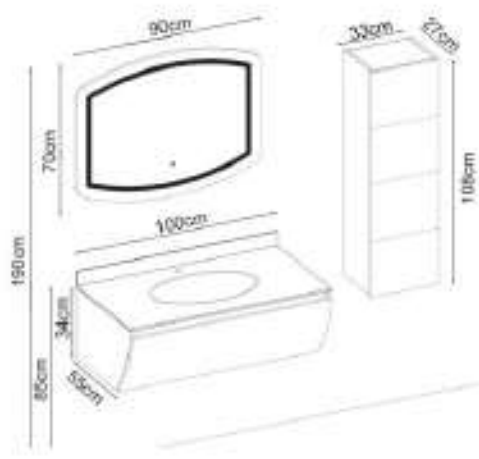

Custom Design

Product	Product Name	Page
Vanity Unit	Dolce 34100 V31-AD	-
Side Cabinet	Dolce 113-113-0	-
Countertop	-	-
Washbasin	Metalic Smokey Glass 100	-
Mirror	Mavera 90	118
Top Unit	-	-
Cabinet Legs	-	-