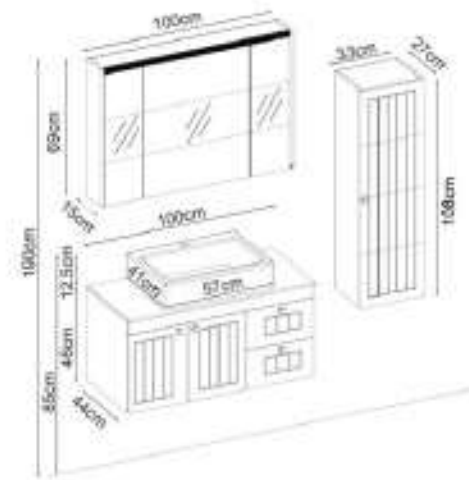

Doors : M. N. Ant. Lacquer
Sides : M. N. Ant. Melaminated MDF
Countertop : Ant. Lavel + HG. White Acrimer
Kera Washbasin

Doors : M. N. Ant. Lacquer   Sides : M. N. Ant. Melaminated MDF   Washbasin : Ceramic

Custom Design		
Product	Product Name	Page
Vanity Unit	Efes 46100 V32-AD	-
Side Cabinet	Efes 103-203-0	-
Countertop	-	118
Washbasin	White Ceramic 100	119
Mirror	Efes	118
Top Unit	-	-
Cabinet Legs	Karma Black Cabinet Legs	124