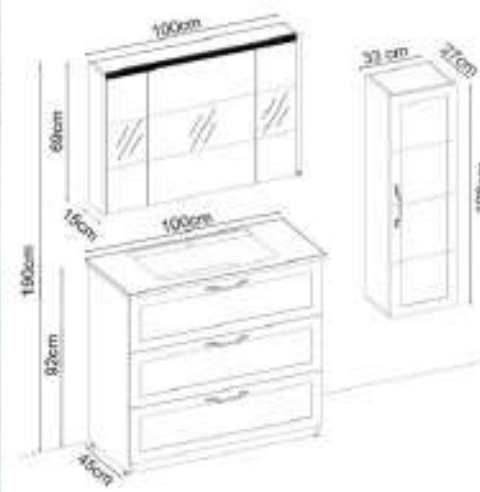

Custom Design

Product	Product Name	Page
Vanity Unit	Mobelco 88100 V31-AD	-
Side Cabinet	Mobelco 102-202-0	-
Countertop	-	-
Washbasin	HG. White Acrimer 100	119-A
Mirror	Bright 100 V201	118
Top Unit	-	-
Cabinet Legs	-	-