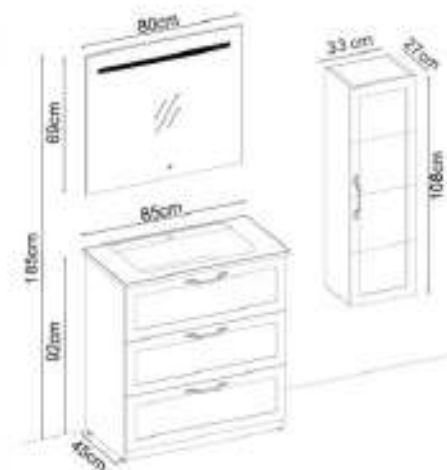

Custom Design

Product	Product Name	Page
Vanity Unit	Mobelco 8885 V31-AD	-
Side Cabinet	Mobelco 101-205-0	-
Countertop	-	-
Washbasin	M. White Acrimer 85	120-A
Mirror	Flam 80	120
Top Unit	-	-
Cabinet Legs	-	-

Doors : M. White Lacquer

Sides : M. White Melaminated MDF

Washbasin : M. White Acrimer

Soft close and invisible drawer slides.

LED lighting.