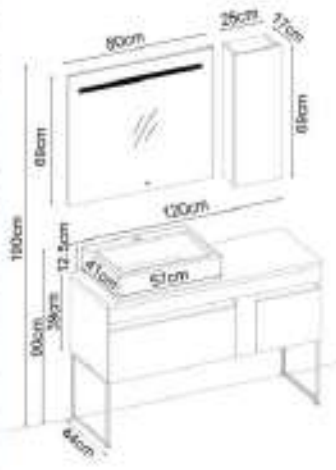

DREAM 39120 V32

Doors : UD Melaminated MDF

Sides : UD Melaminated MDF

Countertop : UD Flat + M. Ant. Acrimer Kera Washbasin

Soft close and invisible drawer slides.

LED lighting.

Custom Design

Product	Product Name	Page
Vanity Unit	Dream 39120 V32-AD	-
Side Cabinet	Lines 205-205-2	-
Countertop	UD Flat	116
Washbasin	M. Ant. Kera Acrimer	117-B
Mirror	Fleto 80	116
Top Unit	Line 205-205-0-UD	-
Cabinet Legs	35cm Black Cabinet Legs	124