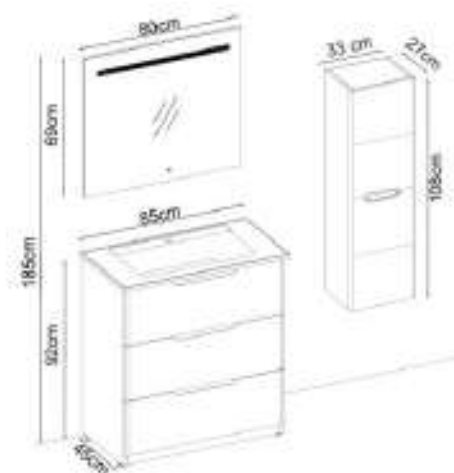

Custom Design

Product	Product Name	Page
Vanity Unit	Belen 8885 V31-AD	-
Side Cabinet	Belen 101-201-4	-
Countertop	-	-
Washbasin	HG. White Acrimer Orion 85	-
Mirror	Fleto 80	120
Top Unit	-	-
Cabinet Legs	-	-