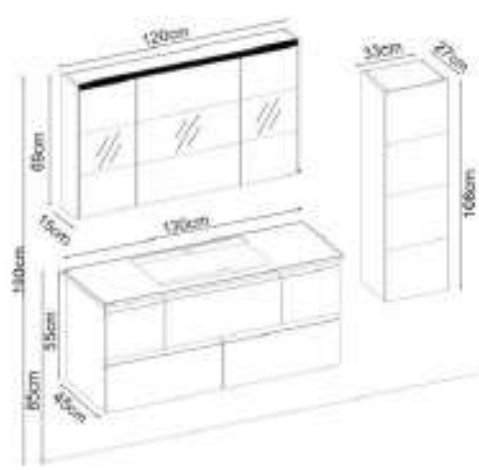

Custom Design

Product	Product Name	Page
Vanity Unit	Valentin 55130 V31-AD	-
Side Cabinet	Line 103-103-0	-
Countertop	-	-
Washbasin	M. White Acrimer 130	-
Mirror	Bright 120 V203	116
Top Unit	-	-
Cabinet Legs	-	124