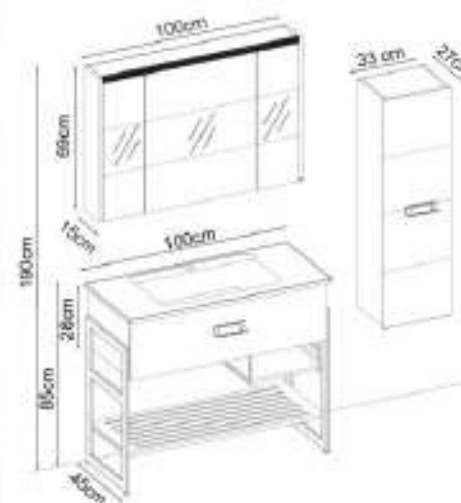

Custom Design

Product	Product Name	Page
Vanity Unit	Hanne 28100 V31-AD	-
Side Cabinet	Hanne 104-204-0	-
Countertop	-	118
Washbasin	M. Ant. Acrimer 100	119
Mirror	Bright 100 V204	118
Top Unit	-	-
Cabinet Legs	Karma Black Cabinet Legs	124