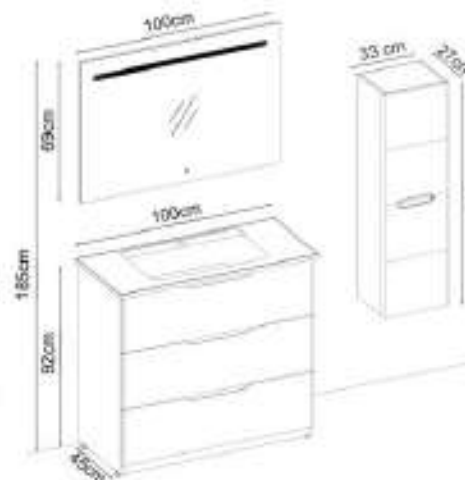

BELEN 88100 V31

Doors : M. N. Ant. Lacquer

Sides : UD Melamined MDF

Washbasin : HG. White Orion Acrimer

Soft close and invisible drawer slides.

LED lighting.

Custom Design

Product	Product Name	Page
Vanity Unit	Belen 88100 V31-AD	-
Side Cabinet	Belen 103-205-3	-
Countertop	-	-
Washbasin	HG. White Orion Acrimer-100	-
Mirror	Fleto 100	118
Top Unit	-	-
Cabinet Legs	-	-