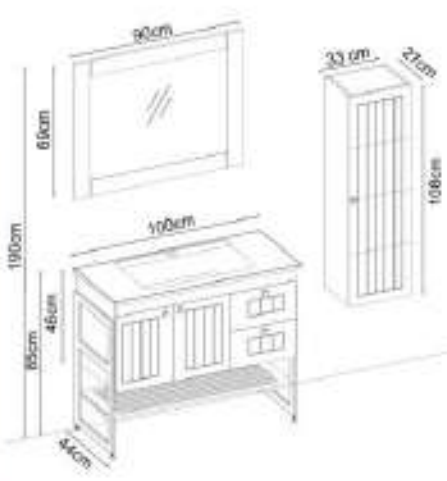

Doors : M. N. Ant. Lacquer   Sides : M. N. Ant. Melaminated MDF   Washbasin : Ceramic