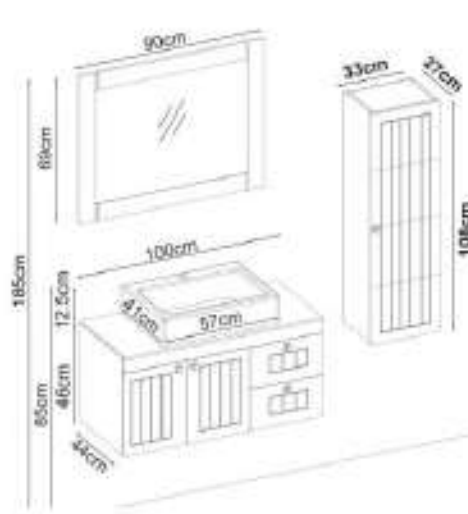

Product	Product Name	Page
Vanity Unit	Efes 46100 V35-AD	-
Side Cabinet	Efes 110-110-0	-
Countertop	Solid Flat	118
Washbasin	HG. White Acrimer Kera	119
Mirror	Efes	118
Top Unit	-	-
Cabinet Legs	-	124