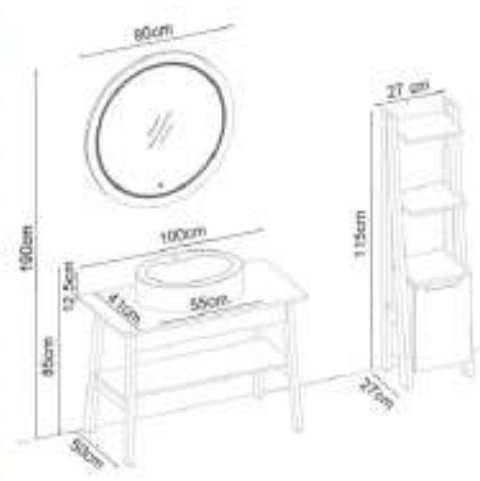

Custom Design

Product	Product Name	Page
Vanity Unit	Cool 100 V31-AD	-
Side Cabinet	Cool 102-202-0	-
Countertop	White Lacquer	-
Washbasin	HG. White Acrimer Elipso	118-B
Mirror	Flex 80	118
Top Unit	-	-
Cabinet Legs	Cool Wooden Cabinet Legs	-