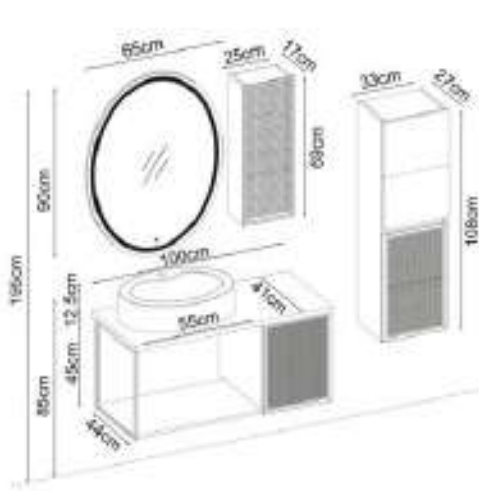

Custom Design

Product	Product Name	Page
Vanity Unit	Novelli 45100 V31-AD	-
Side Cabinet	Novelli 315-205-3	-
Countertop	UD Flat	-
Washbasin	M. Ant. Acrimer Elipso	119-B
Mirror	Elipso	118
Top Unit	Novelli 315-205-0-UD	-
Cabinet Legs	-	124