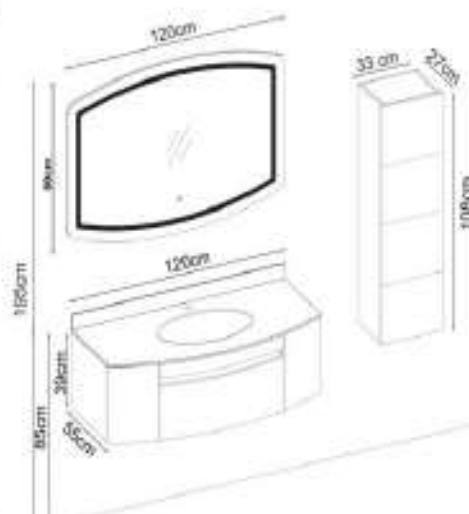

ROSALINE 39120 V31

Doors : M. Light Black Lacquer

Sides : M. Light Black Lacquer

Washbasin : Metallic Smokey Glass

Soft close metal alpha box.

LED lighting.

Custom Design

Product	Product Name	Page
Vanity Unit	Rosaline 39120 V31-AD	-
Side Cabinet	Line 116-116-0	-
Countertop	-	-
Washbasin	Metalic Smokey Glass 120	-
Mirror	Mavers 120	116
Top Unit	-	-
Cabinet Legs	-	-