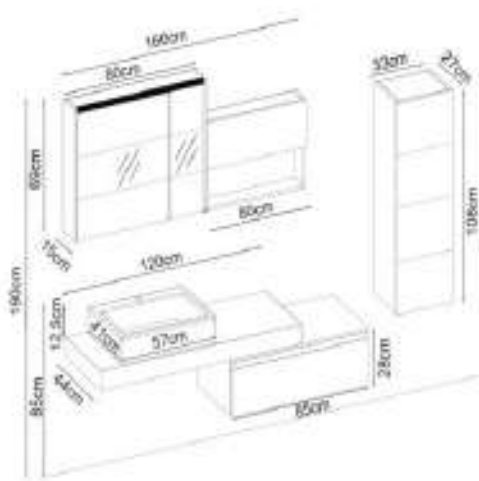

Custom Design

Product	Product Name	Page
Vanity Unit	Piedra 28160 V31-AD	-
Side Cabinet	Line 102-202-0	-
Countertop	Lotus Box	116
Washbasin	HG. White Acrimer Kera	118-B
Mirror	Bright 80 V201	116
Top Unit	Piedra 102-202-0-UD	-
Cabinet Legs	-	124