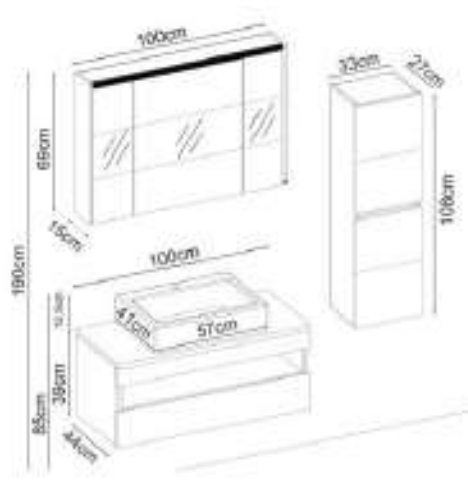

VITAL 39100 V31

Doors : M. White Lacquer

Sides : M. White Melamined MDF

Countertop : UD Flat + HG. White Acrimer Kera Washbasin

Soft close and invisible drawer slides.

LED Lighting.

Custom Design

Product	Product Name	Page
Vanity Unit	Vital 39100 V31-AD	-
Side Cabinet	Lines 102-202-3	-
Countertop	UD Flat	118
Washbasin	HG. White Acrimer Kera	119-B
Mirror	Bright 100 V201	118
Top Unit	-	-
Cabinet Legs	-	124