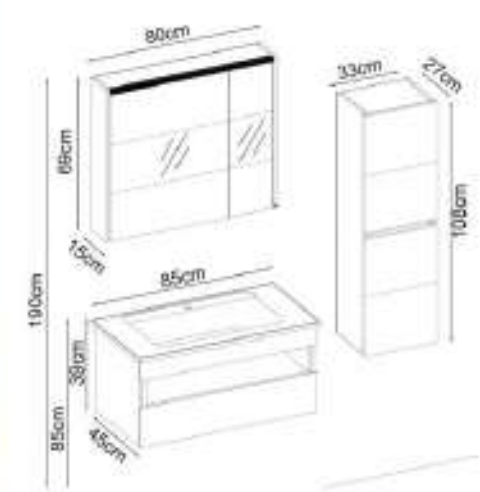

Custom Design

Product	Product Name	Page
Vanity Unit	Vital 3985 V31-AD	-
Side Cabinet	Lines 102-202-3	-
Countertop	-	120
Washbasin	HG. White Acrimer 85	120-B
Mirror	Bright 80 V201	120
Top Unit	-	-
Cabinet Legs	-	124