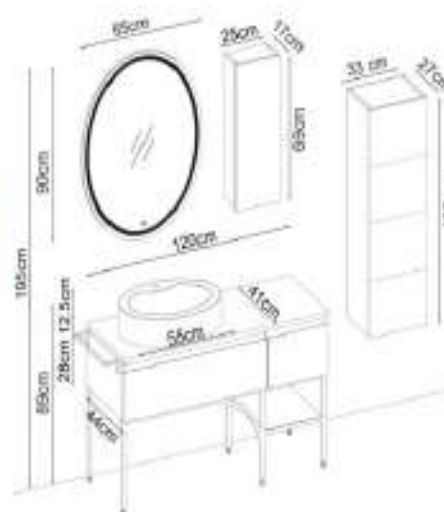

ZENON 28120 V31

Doors : M. N. Ant. Lacquer

Sides : UD Melaminated MDF

Countertop : UD Flat + M. Ant. Acrimer Elipso Washbasin

Soft close and invisible drawer slides.

LED lighting.

Custom Design

Product	Product Name	Page
Vanity Unit	Zenon 28120 V31-AD	-
Side Cabinet	Line 103-205-0	-
Countertop	UD Flat	116
Washbasin	M. Ant. Acrimer Elipso	117-B
Mirror	Elipso	116
Top Unit	Line 103-205-0-UD	-
Cabinet Legs	Zenon Black Cabinet Legs	-