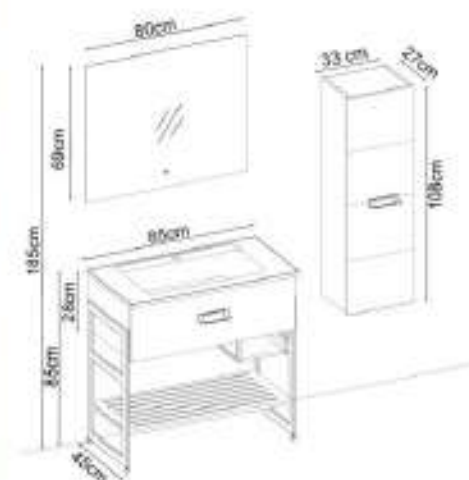

HANNE 28100 V31

HANNE 2885 V31

Doors : M. Sand Lacquer

Sides : M. Sand Melaminated MDF

Washbasin : M. Ant. Acrimer

Custom Design

Product	Product Name	Page
Vanity Unit	Hanne 2885 V31-AD	-
Side Cabinet	Hanne 104-204-0	-
Countertop	-	120
Washbasin	M. Ant. Acrimer 85	120
Mirror	Cube 80	120
Top Unit	-	-
Cabinet Legs	Karma Black Cabinet Legs	124