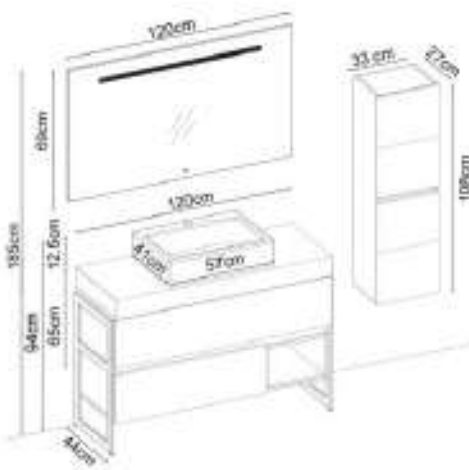

Custom Design		
Product	Product Name	Page
Vanity Unit	Karma 55120 V31-AD	-
Side Cabinet	Lines 209-209-2	-
Countertop	Lotus Box	116
Washbasin	HG. White Acrimer Kera	117-B
Mirror	Fleto 120	116
Top Unit	-	-
Cabinet Legs	Karma Black Cabinet Legs	124