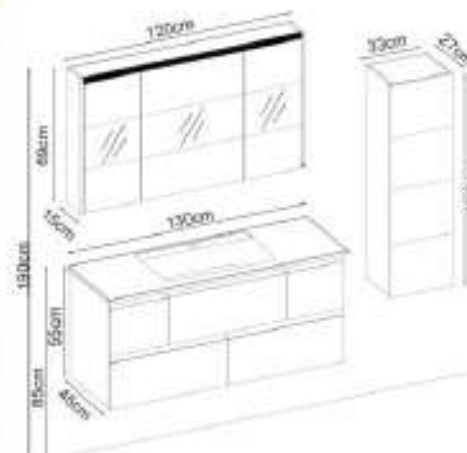

VALENTIN 55130 V32

Doors : M. Sand Lacquer

Sides : M. Sand Lacquer

Washbasin : M. White Acrimer

Soft close and invisible drawer slides.

LED lighting.

Custom Design

Product	Product Name	Page
Vanity Unit	Valentin 55130 V33-AD	-
Side Cabinet	Line 104-104-0	-
Countertop	-	-
Washbasin	M. White Acrimer 130	-
Mirror	Bright 130 V204	116
Top Unit	-	-
Cabinet Legs	-	124