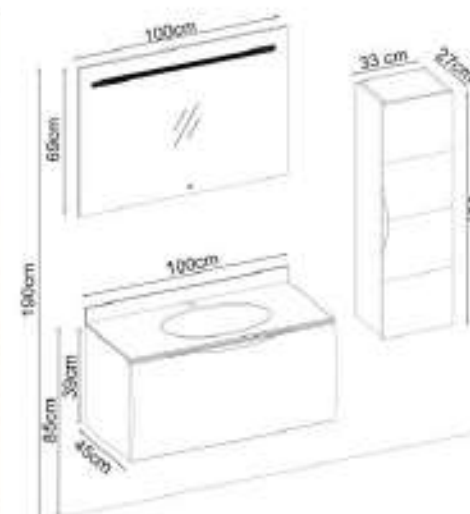

Custom Design

Product	Product Name	Page
Vanity Unit	Armado 39100 V31-AD	-
Side Cabinet	Armado 112-112-0	-
Countertop	-	-
Washbasin	Metalic Smokey Glass 100	-
Mirror	Fleto 100	118
Top Unit	-	-
Cabinet Legs	-	124