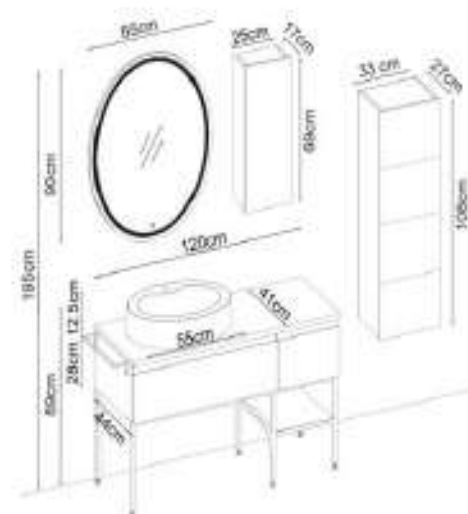

ZENON 28120 V32

Doors : M. Sand Lacquer

Sides : UD Melamined MDF

Countertop : UD Flat + M. Sand Acrimer Elipso Washbasin

Soft close and invisible drawer slides. LED lighting.

Custom Design

Product	Product Name	Page
Vanity Unit	Zenon 28120 V32-AD	-
Side Cabinet	Royal 104-205-0	-
Countertop	UD Flat	116
Washbasin	M. Sand Acrimer Elipso	118-B
Mirror	Elipso	116
Top Unit	Royal 104-205-0-UD	-
Cabinet Legs	Zenon Sand Cabinet Legs	-