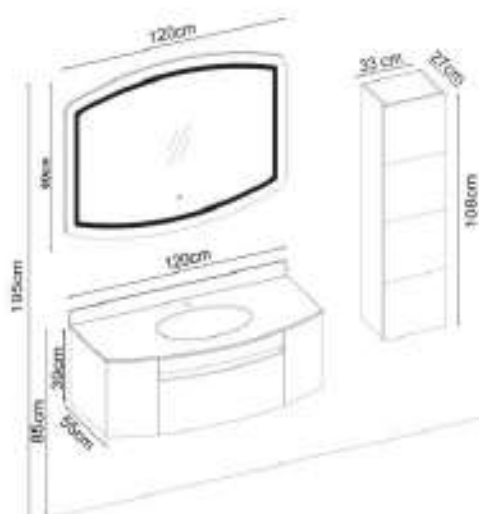

ROSALINE 39120 V32

Doors : M. Sand Lacquer

Sides : M. Sand Lacquer

Washbasin : Sand Glass

Soft close metal alpha box.

LED lighting.

Custom Design

Product	Product Name	Page
Vanity Unit	Rosaline 39120 V32-AD	-
Side Cabinet	Line 104-104-0	-
Countertop	-	-
Washbasin	Sand Glass 120	-
Mirror	Mavera 120	116
Top Unit	-	-
Cabinet Legs	-	-