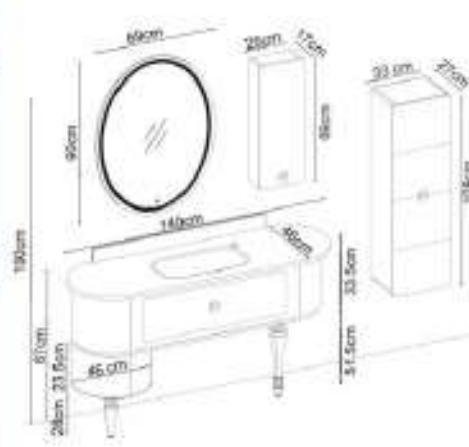

ROSEMARY 140 V31

Doors : Pearl Cream Lacquer

Sides : Pearl Cream Lacquer

Washbasin : Brown Glass

Soft close metal alpha box.

LED lighting.

Custom Design

Product	Product Name	Page
Vanity Unit	Rosemary 140 V31-AD	-
Side Cabinet	Rosemary 111-111-0	-
Countertop	-	-
Washbasin	Brown Glass 140	-
Mirror	Elipso	116
Top Unit	Rosemary 111-111-UD	-
Cabinet Legs	-	-