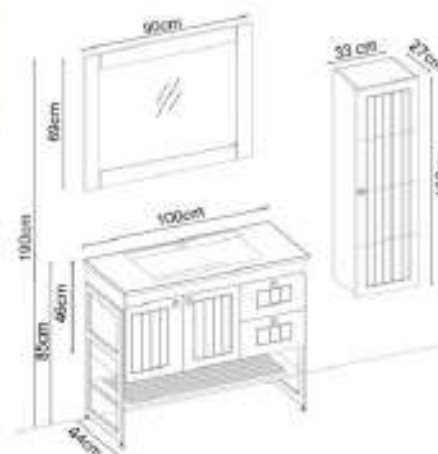

Custom Design

Product	Product Name	Page
Vanity Unit	Efes 46100 V31-AD	-
Side Cabinet	Efes 103-203-0	-
Countertop	-	118
Washbasin	White Ceramic 100	119
Mirror	Efes	118
Top Unit	-	-
Cabinet Legs	Karma White Cabinet Legs	124