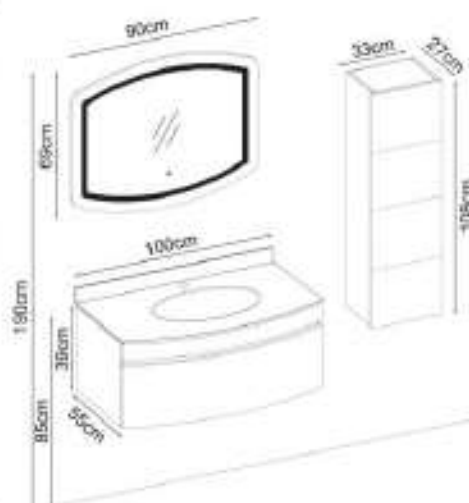

Custom Design

Product	Product Name	Page
Vanity Unit	Rosaline 39100 V31-AD	-
Side Cabinet	Line 116-116-0	-
Countertop	-	-
Washbasin	Metalic Smokey Glass 100	-
Mirror	Mavera 90	118
Top Unit	-	-
Cabinet Legs	-	-