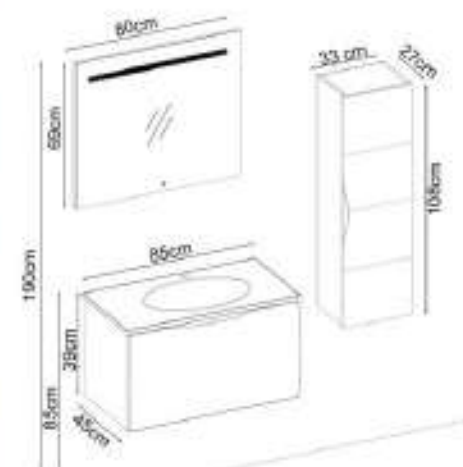

Custom Design

Product	Product Name	Page
Vanity Unit	Armado 3985 V31-AD	-
Side Cabinet	Armado 112-112-0	-
Countertop	-	-
Washbasin	Metalic Smokey Glass 85	-
Mirror	Fleto 80	120
Top Unit	-	-
Cabinet Legs	-	124

ARMADO 39100 V31

Doors : HG. Pearl Black Lacquer

Sides : HG. Pearl Black Lacquer

Washbasin : Metalic Smokey Glass

Soft close metal alpha box.

LED lighting.