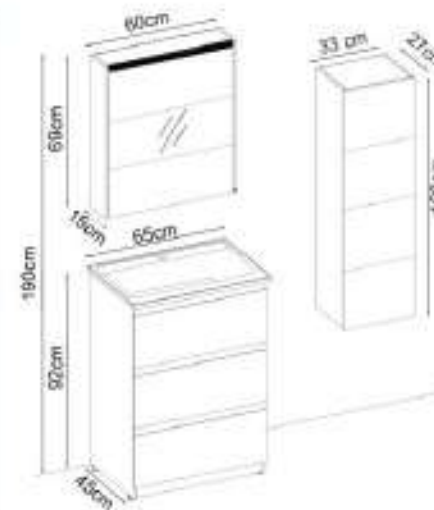

Custom Design

Product	Product Name	Page
Vanity Unit	Maya 8865 V31-AD	-
Side Cabinet	Line 101-201-0	-
Countertop	-	122
Washbasin	White Ceramic 65	123-A
Mirror	Bright 60 V201	122
Top Unit	-	-
Cabinet Legs	-	-