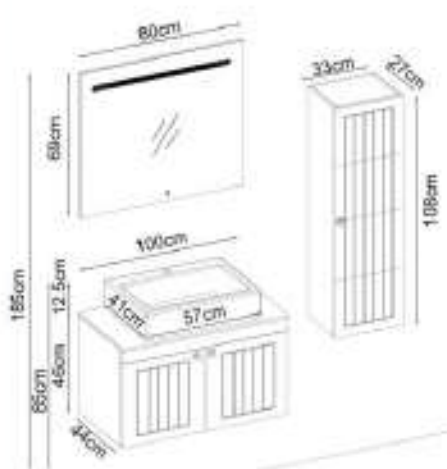

Custom Design

Product	Product Name	Page
Vanity Unit	Efes 4685 V32-AD	-
Side Cabinet	Efes 103-203-0	-
Countertop	M. White Lavel Acrimer	120
Washbasin	HG. White Acrimer Kera	120
Mirror	Fleto 80	120
Top Unit	-	-
Cabinet Legs	-	124