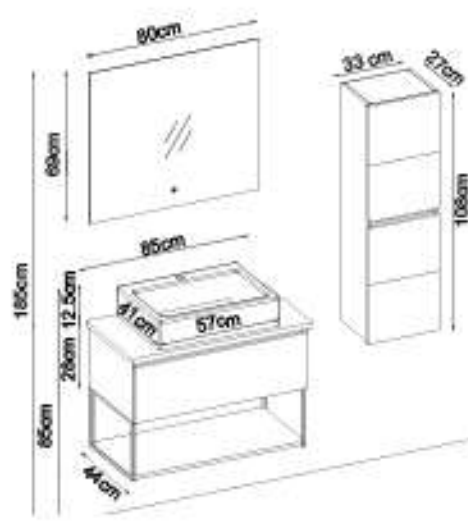

LINES 2885 V31

Doors : UD Melamined MDF

Sides : UD Melamined MDF

Countertop : UD Flat + HG. White Acrimer Kera Washbasin

Soft close and invisible drawer slides.

LED lighting.

Custom Design

Product	Product Name	Page
Vanity Unit	Lines 2885 V31-AD	-
Side Cabinet	Lines 205-205-1	-
Countertop	UD Flat	120
Washbasin	HG. White Acrimer Kera	121-B
Mirror	Fleto 80	120
Top Unit	-	-
Cabinet Legs	-	124