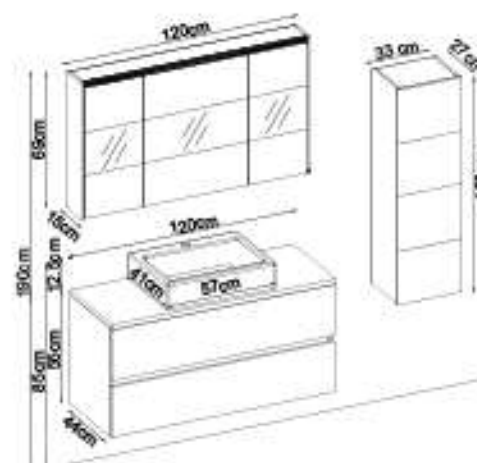

LINES 55160 V31

Doors : Kartal Melamined MDF

Sides : Kartal Melamined MDF

Countertop : Ant. Lavel + M. Ant. Acrimer Kera Washbasin

Soft close and invisible drawer slides.

LED lighting.

Custom Design

Product	Product Name	Page
Vanity Unit	Lines 55160 V31-AD	-
Side Cabinet	Line 208-208-0	-
Countertop	Ant. Lavel Acrimer	116
Washbasin	M. Ant. Acrimer Kera	118
Mirror	Bright 60 V203	116
Top Unit	-	-
Cabinet Legs	-	124

LINES 55120 V31

Doors : Kartal Melaminated MDF

Sides : Kartal Melaminated MDF

Countertop : Ant. Level + M. Ant. Acrimer Kera Washbasin

Soft close metal alpha box.

LED lighting.

Custom Design

Product	Product Name	Page
Vanity Unit	Lines 55120 V31-AD	-
Side Cabinet	Line 208-208-0	-
Countertop	Ant. Level Acrimer	116
Washbasin	M. Ant. Acrimer Kera	117
Mirror	Bright 120 V203	116
Top Unit	-	-
Cabinet Legs	-	124

LINES 55100 V31

Doors : Kartal Melaminated MDF

Sides : Kartal Melaminated MDF

Countertop : Ant. Level + HG. White Acrimer Kera Washbasin

Custom Design

Product	Product Name	Page
Vanity Unit	Lines 55100 V31-AD	-
Side Cabinet	Line 208-208-0	-
Countertop	Ant. Level Acrimer	118
Washbasin	HG. White Acrimer Kera	119
Mirror	Bright 100 V203	118
Top Unit	-	-
Cabinet Legs	-	124