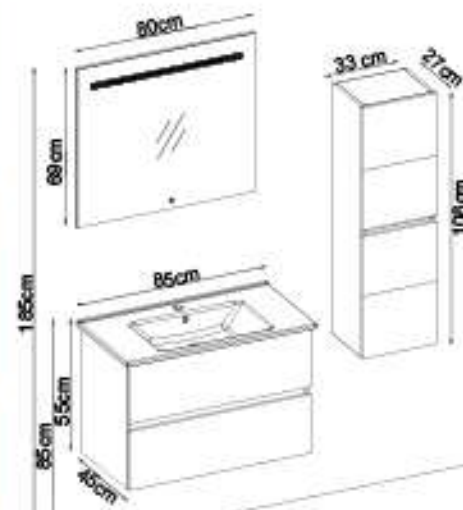

LINES 5585 VS34

Doors : UD Melaminated MDF

Sides : UD Melaminated MDF

Washbasin : Ceramic

Soft close and invisible drawer slides.

LED lighting.

Custom Design

Product	Product Name	Page
Vanity Unit	Lines 5585 V34-AD	-
Side Cabinet	Lines 205-205-3	-
Countertop	-	120
Washbasin	White Ceramic 85	121
Mirror	Fleto 80	120
Top Unit	-	-
Cabinet Legs	-	124