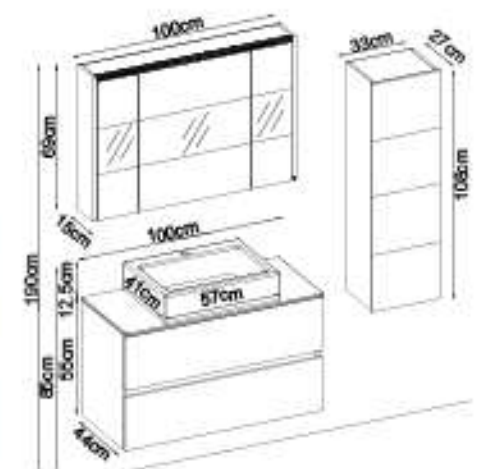

LINES 55120 V31

Doors : Kartal Melaminated MDF

Sides : Kartal Melaminated MDF

Countertop : Ant. Level + M. Ant. Acrimer Kera Washbasin

Soft close metal alpha box.

LED lighting.

Custom Design

Product	Product Name	Page
Vanity Unit	Lines 55120 V31-AD	-
Side Cabinet	Line 208-208-0	-
Countertop	Ant. Level Acrimer	116
Washbasin	M. Ant. Acrimer Kera	117
Mirror	Bright 120 V203	116
Top Unit	-	-
Cabinet Legs	-	124

LINES 55100 V31

Doors : Kartal Melaminated MDF

Sides : Kartal Melaminated MDF

Countertop : Ant. Level + HG. White Acrimer Kera Washbasin

Custom Design

Product	Product Name	Page
Vanity Unit	Lines 55100 V31-AD	-
Side Cabinet	Line 208-208-0	-
Countertop	Ant. Level Acrimer	118
Washbasin	HG. White Acrimer Kera	119
Mirror	Bright 100 V203	118
Top Unit	-	-
Cabinet Legs	-	124