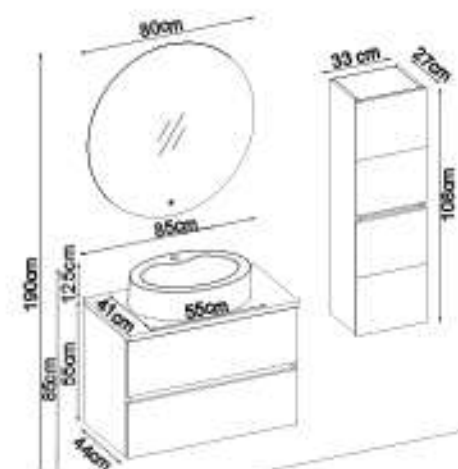

Custom Design

Product	Product Name	Page
Vanity Unit	Lines 5585 V32-AD	-
Side Cabinet	Lines 202-202-3	-
Countertop	UD Flat	120
Washbasin	HG. White Acrimer Elipso	120
Mirror	Opal 80	120
Top Unit	-	-
Cabinet Legs	-	124