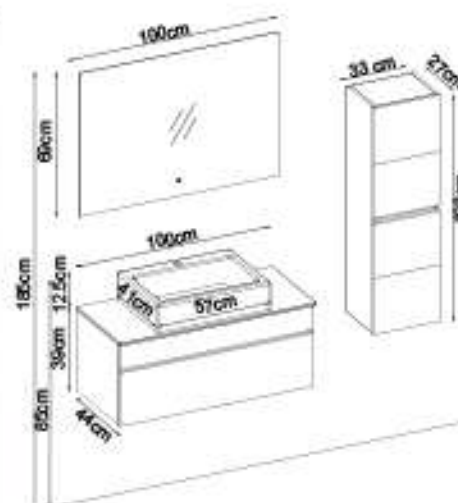

Custom Design

Product	Product Name	Page
Vanity Unit	Lines 39100 V31-AD	-
Side Cabinet	Lines 206-206-5	-
Countertop	M. White Lavel Acrimer	118
Washbasin	HG. White Acrimer Kera	119
Mirror	Cube 100	118
Top Unit	-	-
Cabinet Legs	-	124