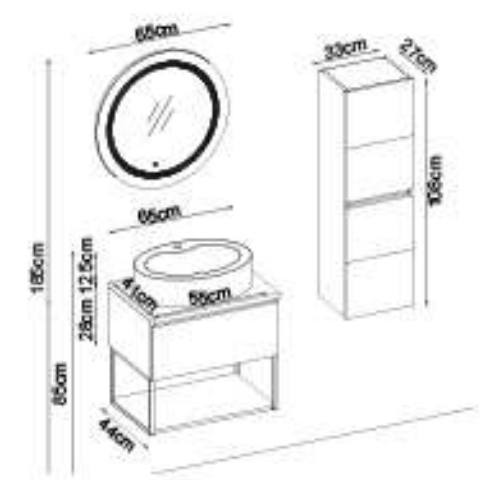

Custom Design

Product	Product Name	Page
Vanity Unit	Lines 2865 V31-AD	-
Side Cabinet	Lines 205-205-1	-
Countertop	UD Flat	122
Washbasin	HG. White Acrimer Elipso	123-B
Mirror	Flex 65	122
Top Unit	-	-
Cabinet Legs	-	124