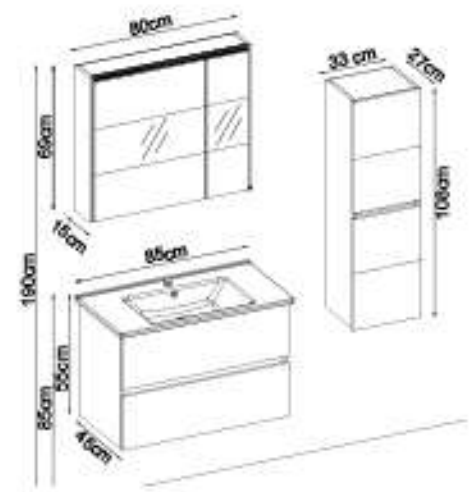

Custom Design

Product	Product Name	Page
Vanity Unit	Lines 5585 VS31-AD	-
Side Cabinet	Lines 203-209-2	-
Countertop	-	120
Washbasin	White Ceramic BS	121
Mirror	Bright 80 V303	120
Top Unit	-	-
Cabinet Legs	-	124