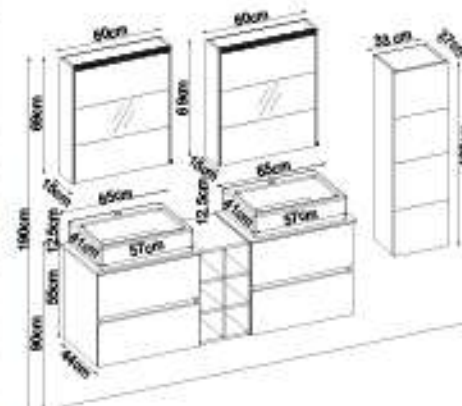

LINES 55160 V31

Doors : Kartal Melamined MDF

Sides : Kartal Melamined MDF

Countertop : Ant. Lavel + M. Ant. Acrimer Kera Washbasin

Soft close and invisible drawer slides.

LED lighting.

Custom Design

Product	Product Name	Page
Vanity Unit	Lines 55160 V31-AD	-
Side Cabinet	Line 208-208-0	-
Countertop	Ant. Lavel Acrimer	116
Washbasin	M. Ant. Acrimer Kera	118
Mirror	Bright 60 V203	116
Top Unit	-	-
Cabinet Legs	-	124

LINES 55120 V31

Doors : Kartal Melaminated MDF

Sides : Kartal Melaminated MDF

Countertop : Ant. Level + M. Ant. Acrimer Kera Washbasin

Soft close metal alpha box.

LED lighting.

Custom Design

Product	Product Name	Page
Vanity Unit	Lines 55120 V31-AD	-
Side Cabinet	Line 208-208-0	-
Countertop	Ant. Level Acrimer	116
Washbasin	M. Ant. Acrimer Kera	117
Mirror	Bright 120 V203	116
Top Unit	-	-
Cabinet Legs	-	124