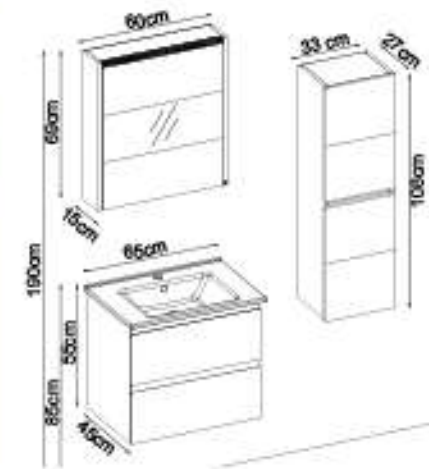

LINES 5565 VS32

LINES 5565 VS31

Doors : Kartal Melaminated MDF

Sides : Kartal Melaminated MDF

Washbasin : Ceramic

Custom Design

Product	Product Name	Page
Vanity Unit	Lines 5565 V31-AD	-
Side Cabinet	Lines 208-208-4	-
Countertop	-	122
Washbasin	White Ceramic 65	123
Mirror	Bright 60 V303	122
Top Unit	-	-
Cabinet Legs	-	124