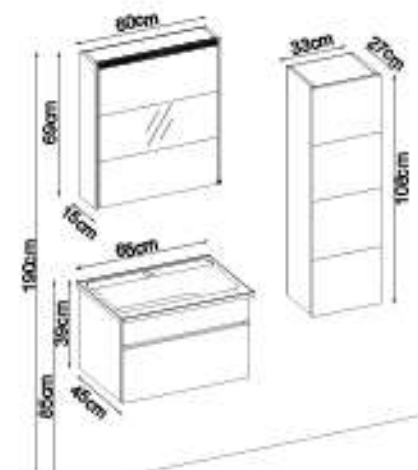

Custom Design

Product	Product Name	Page
Vanity Unit	Lines 3965 V31-AD	-
Side Cabinet	Line 202-206-0	-
Countertop	-	122
Washbasin	White Ceramic 65	123
Mirror	Bright 60 V201	122
Top Unit	-	-
Cabinet Legs	-	124