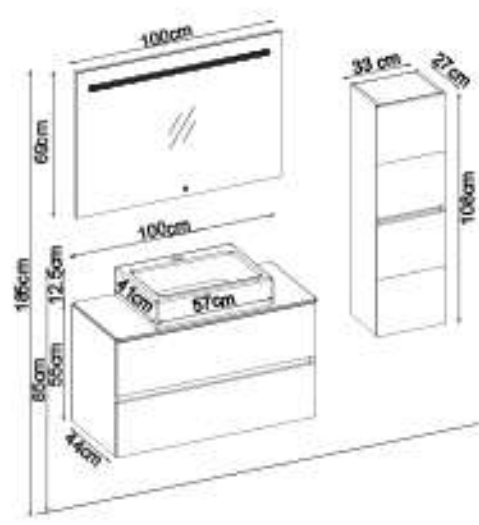

Custom Design

Product	Product Name	Page
Vanity Unit	Lines 55100 V32-AD	-
Side Cabinet	Lines 203-203-3	-
Countertop	UD Flat	118
Washbasin	HG. White Acrimer Kera	-
Mirror	Fleto 100	118
Top Unit	-	-
Cabinet Legs	-	124