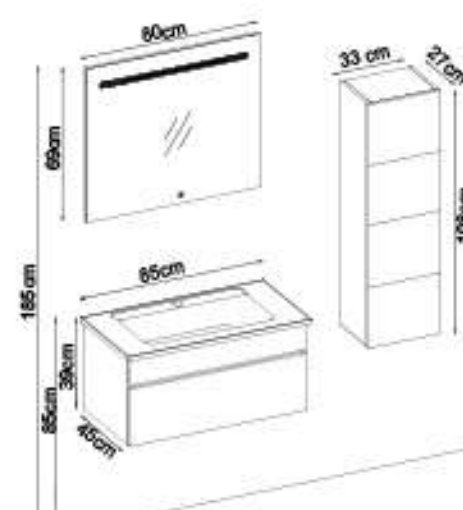

LINES 3985 VS33

Doors : M. White Melaminated MDF

Sides : Kalemisi Melaminated MDF

Washbasin : Ceramic

Soft close and invisible drawer slides.

LED lighting.

Custom Design

Product	Product Name	Page
Vanity Unit	Lines 3985 V33-AD	-
Side Cabinet	Line 202-206-0	-
Countertop	-	120
Washbasin	White Ceramic 85	121
Mirror	Fleto 80	120
Top Unit	-	-
Cabinet Legs	-	124