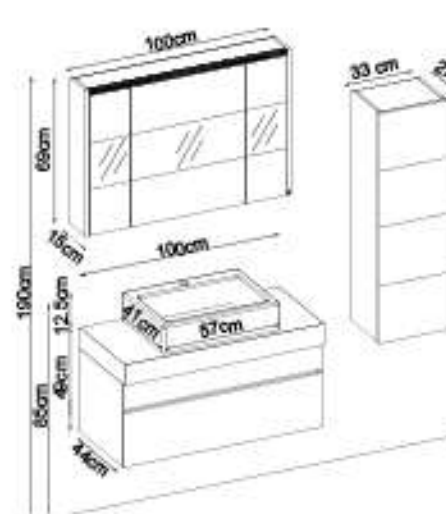

LINES 39100 V32

Doors : M, N, Ant. Melamined MDF

Sides : UD Melamined MDF

Countertop : UD Box + M, Ant. Acrimer Kera Washbasin

 Soft close and invisible drawer slides.

 LED lighting.

Custom Design		
Product	Product Name	Page
Vanity Unit	Lines 39100 V32-AD	-
Side Cabinet	Line 203-205-0	-
Countertop	UD Box	118
Washbasin	M, Ant. Acrimer Kera	119
Mirror	Bright 100 V205	118
Top Unit	-	-
Cabinet Legs	-	124