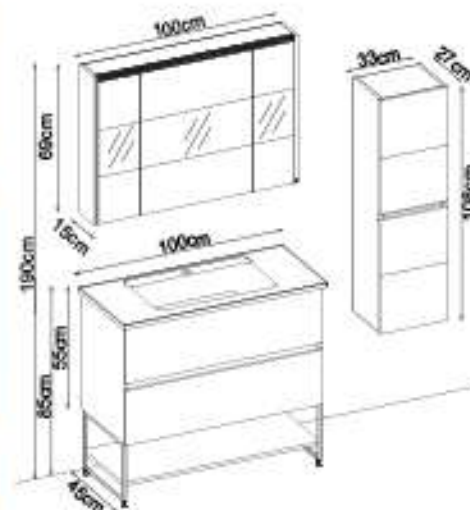

LINES 55120 V31

Doors : Kartal Melaminated MDF

Sides : Kartal Melaminated MDF

Countertop : Ant. Level + M. Ant. Acrimer Kera Washbasin

Soft close metal alpha box.

LED lighting.

Custom Design

Product	Product Name	Page
Vanity Unit	Lines 55120 V31-AD	-
Side Cabinet	Line 208-208-0	-
Countertop	Ant. Level Acrimer	116
Washbasin	M. Ant. Acrimer Kera	117
Mirror	Bright 120 V203	116
Top Unit	-	-
Cabinet Legs	-	124

LINES 55100 V31

Doors : Kartal Melaminated MDF

Sides : Kartal Melaminated MDF

Countertop : Ant. Level + HG. White Acrimer Kera Washbasin

Custom Design

Product	Product Name	Page
Vanity Unit	Lines 55100 V31-AD	-
Side Cabinet	Line 208-208-0	-
Countertop	Ant. Level Acrimer	118
Washbasin	HG. White Acrimer Kera	119
Mirror	Bright 100 V203	118
Top Unit	-	-
Cabinet Legs	-	124

LINES 55100 VS33

Doors : UD Melaminated MDF

Sides : UD Melaminated MDF

Washbasin : Ceramic

Soft close and invisible drawer slides. LED lighting.

Custom Design		
Product	Product Name	Page
Vanity Unit	Lines 55100 V33-AD	-
Side Cabinet	Lines 205-205-2	-
Countertop	-	118
Washbasin	White Ceramic 100	-
Mirror	Bright 100 V205	118
Top Unit	-	-
Cabinet Legs	28cm Black Cabinet Legs	124