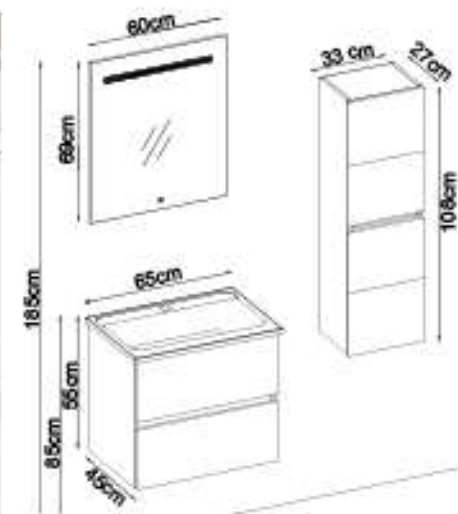

Custom Design

Product	Product Name	Page
Vanity Unit	Lines 5565 V32-AD	-
Side Cabinet	Lines 202-202-1	-
Countertop	-	122
Washbasin	White Ceramic 65	123
Mirror	Fleto 60	122
Top Unit	-	-
Cabinet Legs	-	124