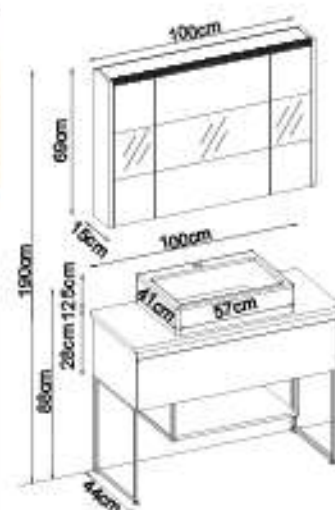

MAYA 28100 V31

Doors : M. N. Ant. Lacquer

Sides : UD Melamined MDF

Countertop : UD Flat + M. Ant. Acrimer Kera Washbasin

Soft close and invisible drawer slides.

LED lighting.

Custom Design

Product	Product Name	Page
Vanity Unit	Maya 28100 V31-AD	-
Side Cabinet	Line 103-205-0	-
Countertop	UD Flat	118
Washbasin	M. Ant. Acrimer Kera	119-B
Mirror	Bright 100 V205	118
Top Unit	-	-
Cabinet Legs	45cm Black Cabinet Legs	124