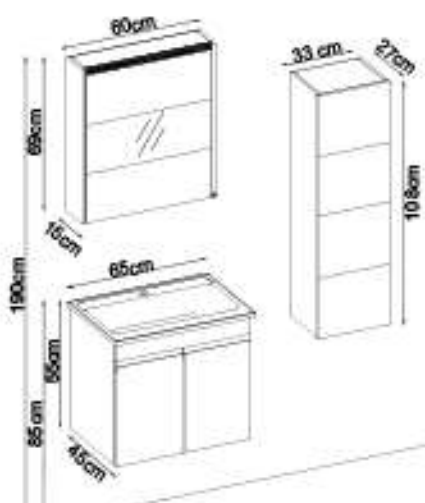

Custom Design

Product	Product Name	Page
Vanity Unit	Boztepe 5565 VS32-AD	-
Side Cabinet	Line 103-203-0	-
Countertop	-	122
Washbasin	White Ceramic 65	123
Mirror	Flato 60	122
Top Unit	-	-
Cabinet Legs	-	124