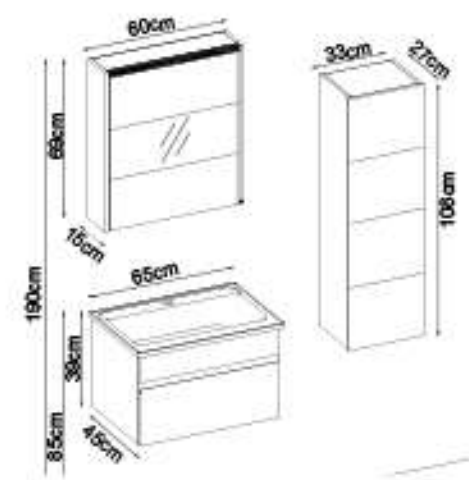

Custom Design

Product	Product Name	Page
Vanity Unit	Maya 3965 V31-AD	-
Side Cabinet	Line 101-205-0	-
Countertop	-	122
Washbasin	White Ceramic 65	123
Mirror	Bright 60 V205	122
Top Unit	-	-
Cabinet Legs	-	124

Doors : M. N. Ant. Lacquer

Sides : M. N. Ant. Melaminated MDF

Washbasin : Ceramic

Soft close and invisible drawer slides.

LED lighting.