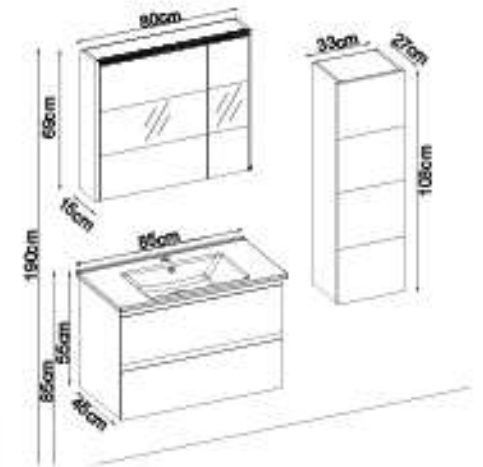

Custom Design

Product	Product Name	Page
Vanity Unit	Maya 5585 V32-AD	-
Side Cabinet	Line 103-203-0	-
Countertop	-	120
Washbasin	White Ceramic 85	120
Mirror	Bright 80 V203	120
Top Unit	-	-
Cabinet Legs	-	124

Doors : M. N. Ant. Lacquer

Sides : M. N. Ant. Melaminated MDF

Washbasin : HG. White Acrimer

Soft close and invisible drawer slides.

LED lighting.