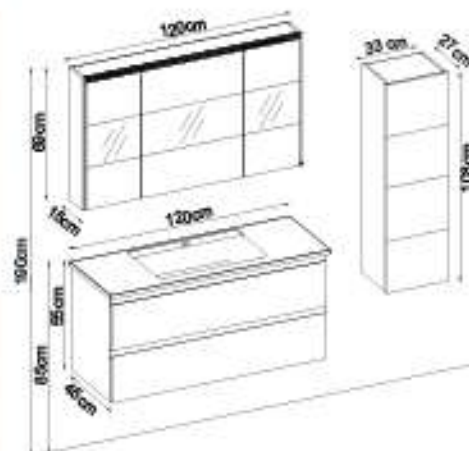

Soft close metal alpha box.

LED lighting.

Custom Design

Product	Product Name	Page
Vanity Unit	Maya 55120 V32-AD	-
Side Cabinet	Line 101-201-0	-
Countertop	-	116
Washbasin	HG. White Acrimer 120	117
Mirror	Bright 120 V201	116
Top Unit	-	-
Cabinet Legs	-	124