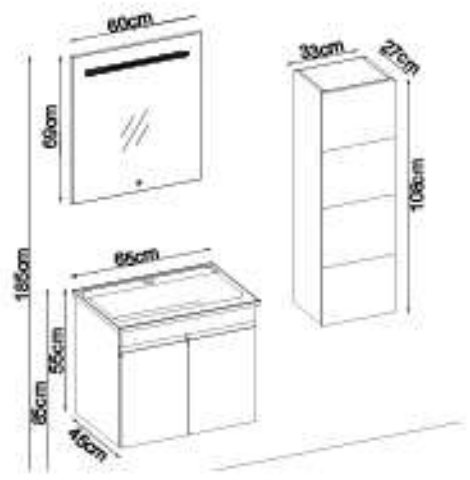

Custom Design

Product	Product Name	Page
Vanity Unit	Boztepe 5565 VS32-AD	-
Side Cabinet	Line 103-203-0	-
Countertop	-	122
Washbasin	White Ceramic 65	123
Mirror	Flato 60	122
Top Unit	-	-
Cabinet Legs	-	124