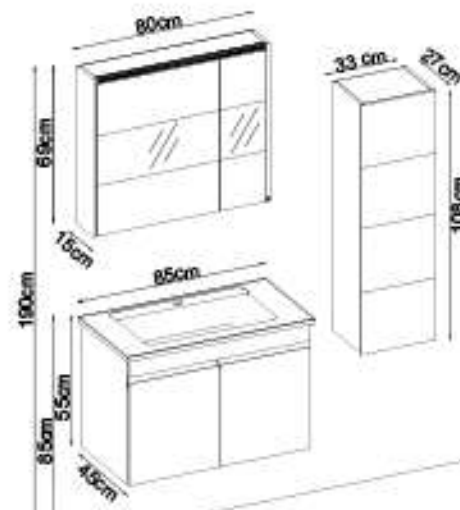

BOZTEPE 5585 VS32

Doors : M. N. Ant. Lacquer

Sides : M. N. Ant. Melamined MDF

Washbasin : Ceramic

Soft close Doors.

LED lighting.

Custom Design

Product	Product Name	Page
Vanity Unit	Boztepe 5585 V32-AD	-
Side Cabinet	Line 103-203-0	-
Countertop	-	120
Washbasin	White Ceramic 85	-
Mirror	Bright 80 V203	120
Top Unit	-	-
Cabinet Legs	-	124