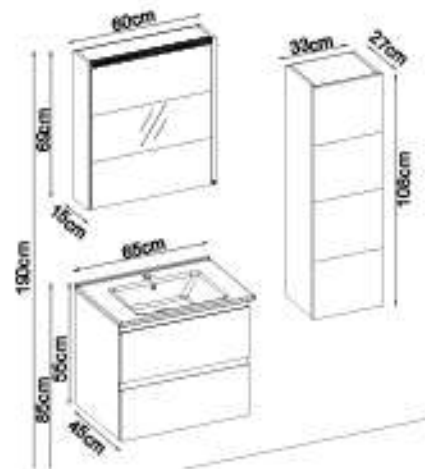

Custom Design

Product	Product Name	Page
Vanity Unit	Maya 5565 V32-AD	-
Side Cabinet	Line 103-203-0	-
Countertop	-	122
Washbasin	White Ceramic 65	123
Mirror	Bright 60 V203	122
Top Unit	-	-
Cabinet Legs	-	124

Doors : HG, White Lacquer

Sides : HG, White Melaminated MDF

Washbasin : Ceramic

Soft close and invisible drawer slides. LED lighting.