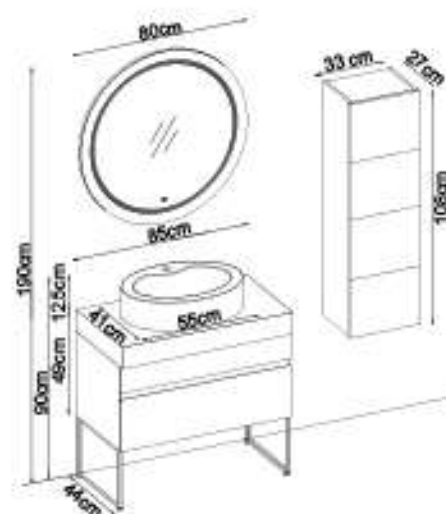

Custom Design

Product	Product Name	Page
Vanity Unit	Maya 3985 V31-AD	-
Side Cabinet	Line 101-201-0	-
Countertop	Carrara Box	120
Washbasin	HG. White Acrimer Elipso	121
Mirror	Flex 80	120
Top Unit	-	-
Cabinet Legs	28cm Black Cabinet Legs	124