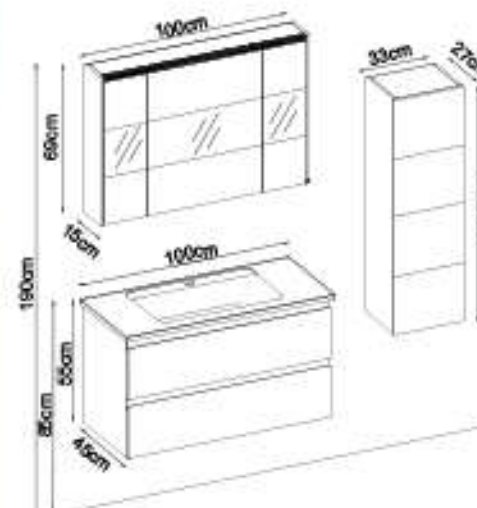

MAYA 55100 V32

Doors : M. N. Ant. Lacquer

Sides : M. N. Ant. Melaminated MDF

Washbasin : HG. White Acrimer

Soft close and invisible drawer slides.

LED lighting.

Custom Design

Product	Product Name	Page
Vanity Unit	Maya 55100 V32-AD	-
Side Cabinet	Line 103-203-0	-
Countertop	-	118
Washbasin	HG. White Acrimer 100	119
Mirror	Bright 100 V203	118
Top Unit	-	-
Cabinet Legs	-	124