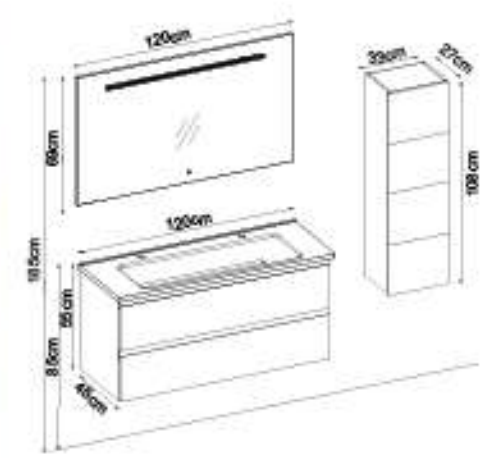

MAYA 55160 V31

Doors : HG. White Lacquer Sides : HG. White Melamined MDF Countertop : UD Flat + HG. White Acrimer Elipso Washbasin Soft close and invisible drawer slides. LED lighting.

Custom Design

Product	Product Name	Page
Vanity Unit	Maya 55160 V31-AD	-
Side Cabinet	Line 101-201-0	-
Countertop	UD Flat	116
Washbasin	HG. White Acrimer Elipso	118
Mirror	Opal 65	116
Top Unit	-	-
Cabinet Legs	-	124

MAYA 55120 V31

Doors : HG. White Lacquer
 Sides : HG. White Melaminated MDF
 Washbasin : HG. White Acrimer

Custom Design

Product	Product Name	Page
Vanity Unit	Maya 55120 V31-AD	-
Side Cabinet	Line 101-201-0	-
Countertop	-	116
Washbasin	HG. White Acrimer 120	117
Mirror	Fleto 120	116
Top Unit	-	-
Cabinet Legs	-	124