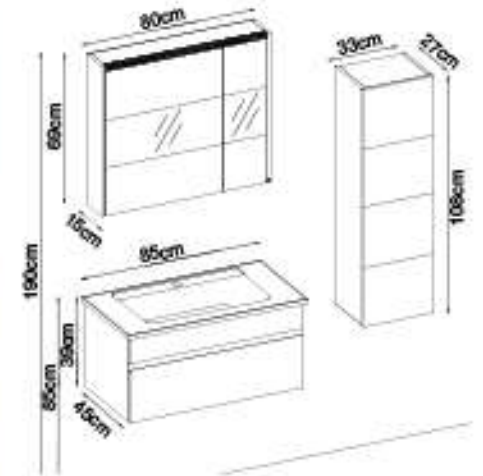

Custom Design

Product	Product Name	Page
Vanity Unit	Maya 3985 V32-AD	-
Side Cabinet	Line 101-201-0	-
Countertop	-	120
Washbasin	White Ceramic 85	120
Mirror	Bright 80 V201	120
Top Unit	-	-
Cabinet Legs	-	124

Doors : HG. White Lacquer

Sides : Kalemisi Melaminated MDF

Washbasin : Ceramic

Soft close and invisible drawer slides.

LED lighting.