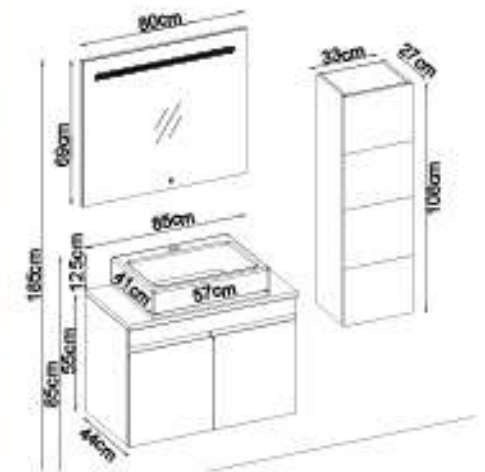

Custom Design

Product	Product Name	Page
Vanity Unit	Boztepe 5585 V33-AD	-
Side Cabinet	Line 103-203-0	-
Countertop	UD Flat	120
Washbasin	HG. White Acrimer Kera	120
Mirror	Fleks 80	120
Top Unit	-	-
Cabinet Legs	-	124