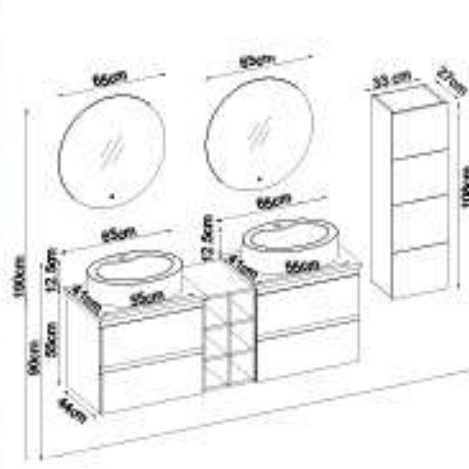

MAYA 55160 V31

Doors : HG. White Lacquer Sides : HG. White Melamined MDF Countertop : UD Flat + HG. White Acrimer Elipso Washbasin Soft close and invisible drawer slides. LED lighting.

Custom Design

Product	Product Name	Page
Vanity Unit	Maya 55160 V31-AD	-
Side Cabinet	Line 101-201-0	-
Countertop	UD Flat	116
Washbasin	HG. White Acrimer Elipso	118
Mirror	Opal 65	116
Top Unit	-	-
Cabinet Legs	-	124