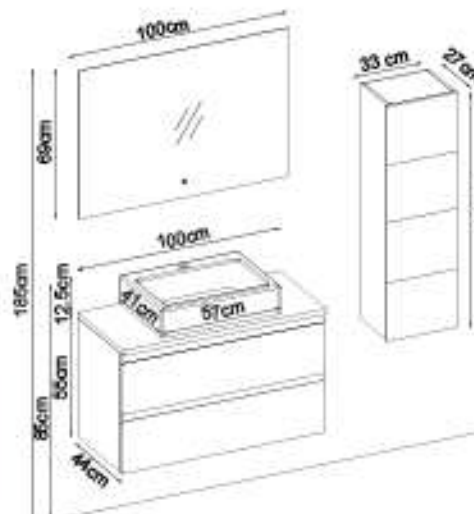

MAYA 55100 V33

Doors : M. N. Ant. Lacquer

Sides : M. N. Ant. Melaminated MDF

Countertop : UD Flat + M. Ant. Acrimer Kera Washbasin

Soft close and invisible drawer slides.

LED lighting.

Custom Design

Product	Product Name	Page
Vanity Unit	Maya 55100 V33-AD	-
Side Cabinet	Line 103-203-0	-
Countertop	UD Flat	118
Washbasin	M. Ant. Acrimer Kera	119
Mirror	Fleto 100	118
Top Unit	-	-
Cabinet Legs	-	124