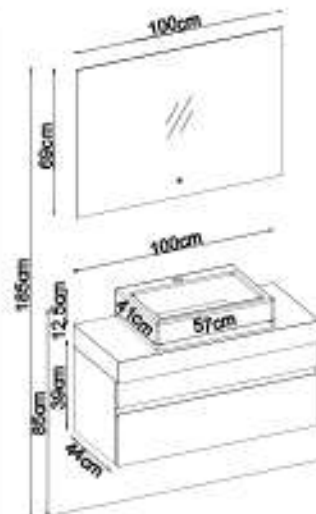

MAYA 39100 V32

Doors : HG. White Lacquer

Sides : UD Melaminated MDF

Countertop : UD Box + HG. White Acrimer Kera Washbasin

Soft close and invisible drawer slides.

LED lighting.

Custom Design

Product	Product Name	Page
Vanity Unit	Maya 39100 V32-AD	-
Side Cabinet	Line 101-205-0	-
Countertop	UD Box	118
Washbasin	HG. White Acrimer Kera	119
Mirror	Cube 100	118
Top Unit	-	-
Cabinet Legs	-	124