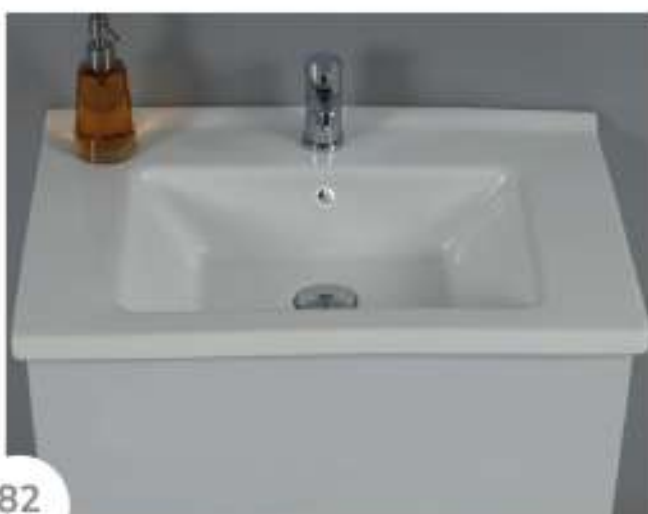

Doors : HG, White Lacquer

Sides : HG, White Melaminated MDF

Washbasin : Ceramic

Soft close and invisible drawer slides. LED lighting.

Custom Design

Product	Product Name	Page
Vanity Unit	Maya 5565 V31-AD	-
Side Cabinet	Line 101-201-0	-
Countertop	-	-
Washbasin	White Ceramic 65	123
Mirror	Fleto 80	122
Top Unit	-	-
Cabinet Legs	-	124