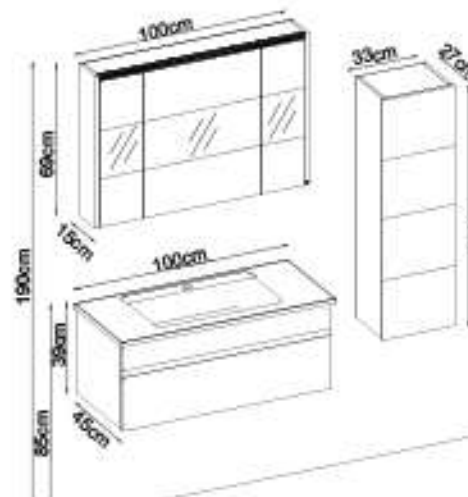

MAYA 39100 VS31

Doors : HG. White Lacquer

Sides : Kalemisi Melaminated MDF

Washbasin : Ceramic

Soft close and invisible drawer slides.

LED lighting.

Custom Design

Product	Product Name	Page
Vanity Unit	Maya 39100 V31-AD	-
Side Cabinet	Line 101-206-0	-
Countertop	-	118
Washbasin	White Ceramic 100	119
Mirror	Bright 100 V201	118
Top Unit	-	-
Cabinet Legs	-	124