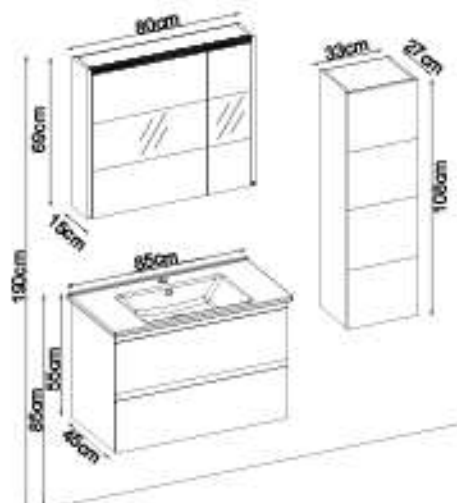

MAYA 5585 VS31

Doors : HG. White Lacquer

Sides : HG. White Melamined MDF

Washbasin : Ceramic

Soft close and invisible drawer slides.

LED lighting.

Custom Design

Product	Product Name	Page
Vanity Unit	Maya 5585 VS31-AD	-
Side Cabinet	Line 101-201-0	-
Countertop	-	120
Washbasin	White Ceramic 85	121
Mirror	Bright 80 V201	120
Top Unit	-	-
Cabinet Legs	-	124