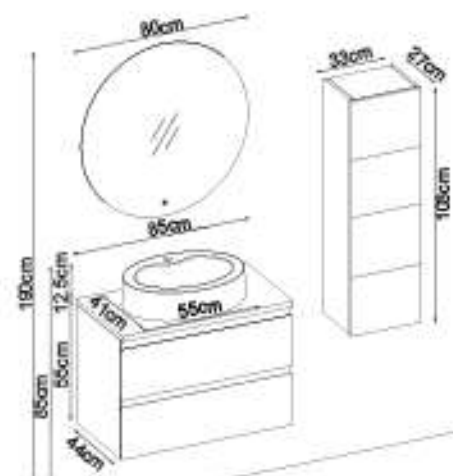

Custom Design

Product	Product Name	Page
Vanity Unit	Maya 5585 V33-AD	-
Side Cabinet	Line 101-201-0	-
Countertop	UD Flat	120
Washbasin	HG. White Acrimer Elipso	120
Mirror	Opal 80	120
Top Unit	-	-
Cabinet Legs	-	124