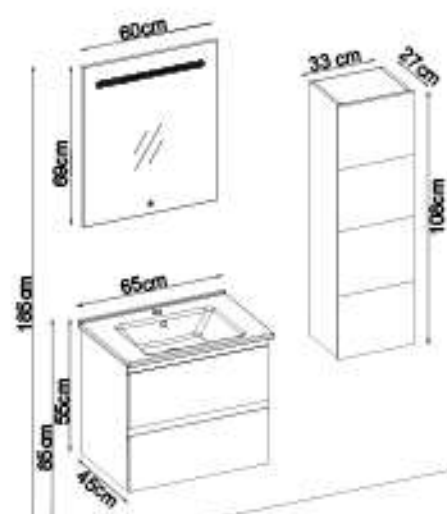

Custom Design

Product	Product Name	Page
Vanity Unit	Maya 5565 V31-AD	-
Side Cabinet	Line 101-201-0	-
Countertop	-	-
Washbasin	White Ceramic 65	123
Mirror	Fleto 80	122
Top Unit	-	-
Cabinet Legs	-	124