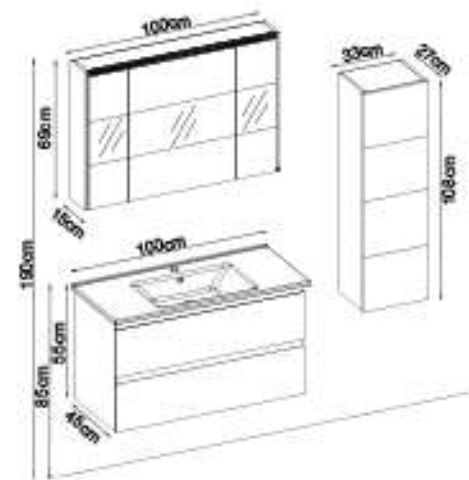

Custom Design

Product	Product Name	Page
Vanity Unit	Maya 55100 VS31-AD	-
Side Cabinet	Line 101-201-0	-
Countertop	-	118
Washbasin	White Ceramic 100	119
Mirror	Bright 100 V201	118
Top Unit	-	-
Cabinet Legs	-	124