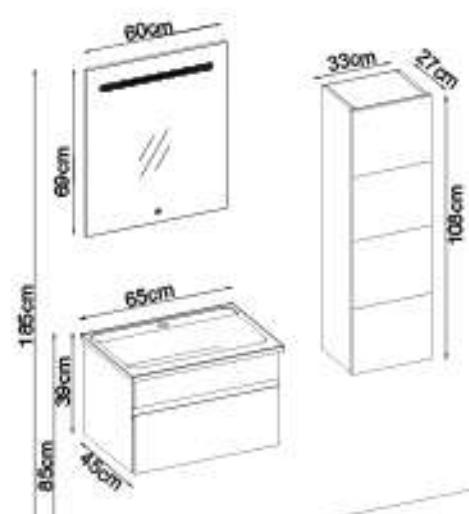

Custom Design

Product	Product Name	Page
Vanity Unit	Maya 3965 V32-AD	-
Side Cabinet	Line 103-203-0	-
Countertop	-	122
Washbasin	White Ceramic 65	123
Mirror	Fleto 60	122
Top Unit	-	-
Cabinet Legs	-	124