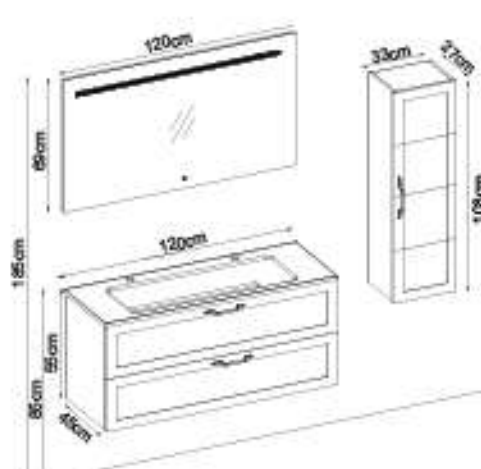

Soft close metal alpha box. LED lighting.

Custom Design		
Product	Product Name	Page
Vanity Unit	Mobelco 55120 V32-AD	-
Side Cabinet	Mobelco 103-203-0	-
Countertop	-	116
Washbasin	HG. White Acrimer 120	118
Mirror	Fleto 120	116
Top Unit	-	-
Cabinet Legs	-	124