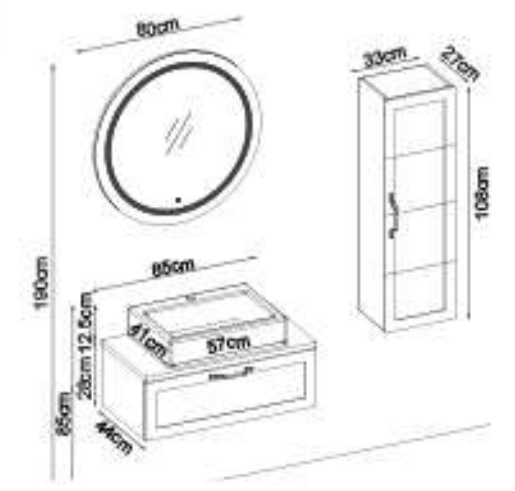

Custom Design

Product	Product Name	Page
Vanity Unit	Mobelco 2885 V31-AD	-
Side Cabinet	Mobelco 102-205-0	-
Countertop	UD Flat	120
Washbasin	HG. White Acrimer Kera	120
Mirror	Flex 80	120
Top Unit	-	-
Cabinet Legs	-	124