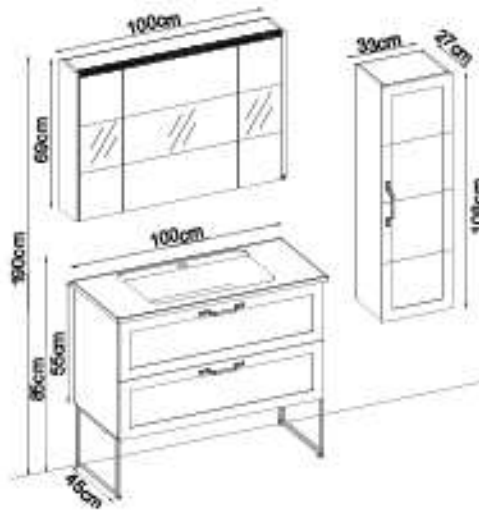

Custom Design

Product	Product Name	Page
Vanity Unit	Mobelco 55100 V33-AD	-
Side Cabinet	Mobelco 103-203-0	-
Countertop	-	118
Washbasin	HG. White Acrimer 100	119
Mirror	Bright 100 V203	118
Top Unit	-	-
Cabinet Legs	28cm Black Cabinet Legs	124