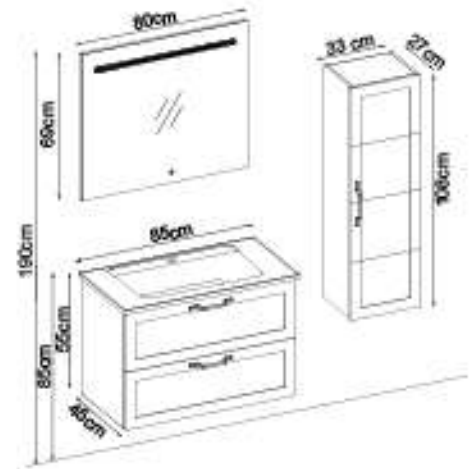

Custom Design

Product	Product Name	Page
Vanity Unit	Mobelco 5585 V33-AD	-
Side Cabinet	Mobelco 103-203-0	-
Countertop	-	120
Washbasin	HG. White Acrimer 85	120
Mirror	Fleto 80	120
Top Unit	-	-
Cabinet Legs	-	124

Doors : M. N. Ant. Lacquer   Sides : M. N. Ant. Melamined MDF   Washbasin : HG. White Acrimer

Soft close and invisible drawer slides.   LED lighting.