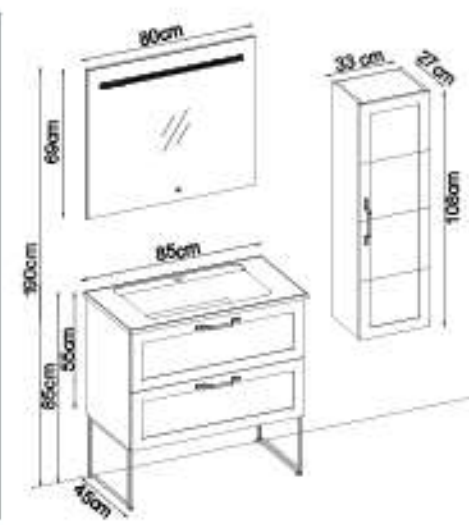

Custom Design

Product	Product Name	Page
Vanity Unit	Mobelco 5585 V31-AD	-
Side Cabinet	Mobelco 102-202-0	-
Countertop	-	120
Washbasin	HG, White Acrimer 85	121
Mirror	Fleto 80	120
Top Unit	-	-
Cabinet Legs	28cm White Cabinet Legs	124