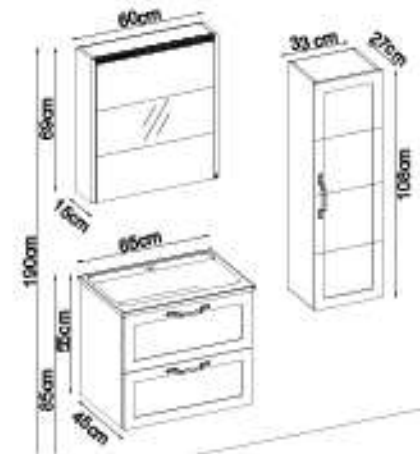

Custom Design

Product	Product Name	Page
Vanity Unit	Mobelco 5565 V31-AD	-
Side Cabinet	Mobelco 102-205-0	-
Countertop	-	122
Washbasin	HG. White Acrimer 65	123
Mirror	Bright 60 V205	122
Top Unit	-	-
Cabinet Legs	-	124