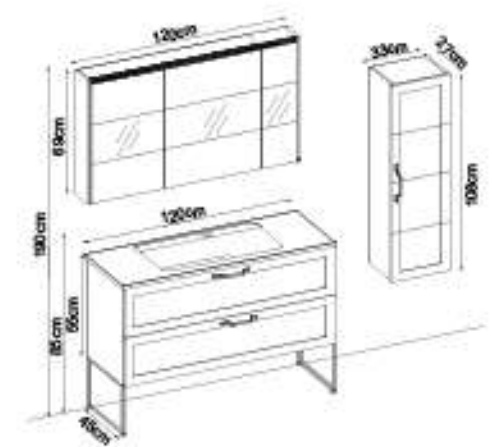

Doors : M. N. Ant. Lacquer   Sides : M. N. Ant. Melaminated MDF   Washbasin : HG. White Acrimer

Soft close metal alpha box.   LED lighting.