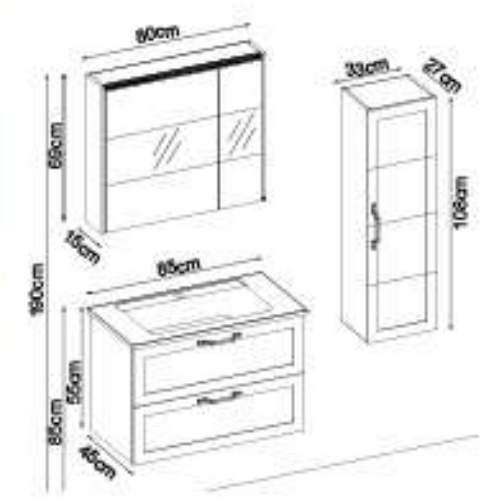

MOBELCO 5585 V31

MOBELCO 5585 V32

Doors : M, White Lacquer

Sides : UD Melamined MDF

Washbasin : HG, White Acrimer

Custom Design

Product	Product Name	Page
Vanity Unit	Mobelco 5585 V32-AD	-
Side Cabinet	Mobelco 102-205-0	-
Countertop	-	120
Washbasin	HG, White Acrimer 85	120
Mirror	Bright 80 V305	120
Top Unit	-	-
Cabinet Legs	-	124