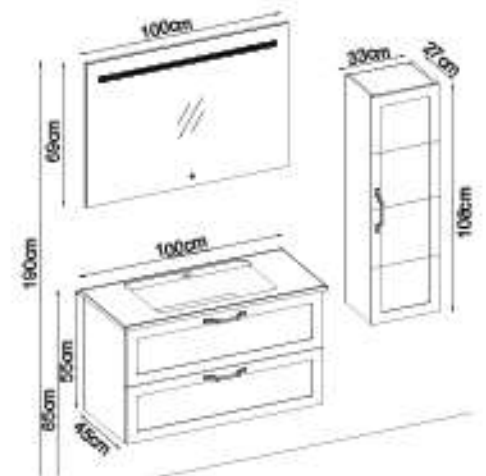

Custom Design

Product	Product Name	Page
Vanity Unit	Mobelco 55100 V32-AD	-
Side Cabinet	Mobelco 102-205-0	-
Countertop	-	118
Washbasin	HG. White Acrimer 100	119
Mirror	Flato 100	118
Top Unit	-	-
Cabinet Legs	-	124