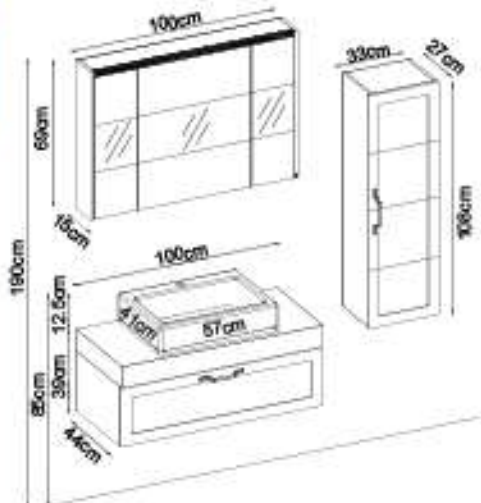

Custom Design		
Product	Product Name	Page
Vanity Unit	Mobelco 28100 V31-AD	-
Side Cabinet	Mobelco 102-202-0	-
Countertop	Carrara Box	118
Washbasin	HG. White Acrimer Kera	119
Mirror	Bright 100 V201	118
Top Unit	-	-
Cabinet Legs	-	124