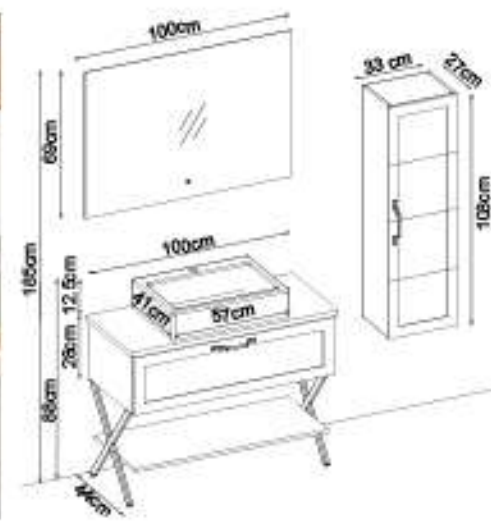

Custom Design

Product	Product Name	Page
Vanity Unit	Mobelco 28100 V32-AD	-
Side Cabinet	Mobelco 102-205-0	-
Countertop	UD Flat	118
Washbasin	HG. White Acrimer Kera	119
Mirror	Cube 100	118
Top Unit	-	-
Cabinet Legs	White Onix Cabinet Legs	124