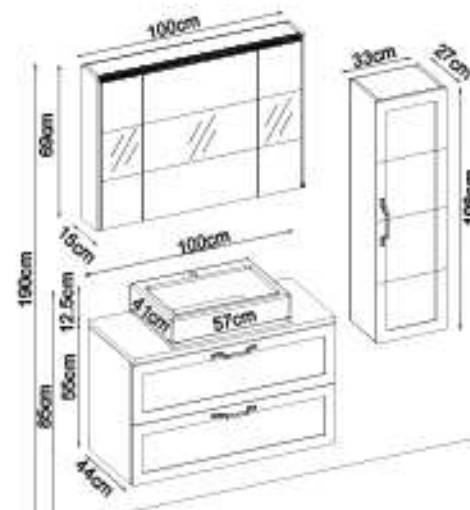

MOBELCO 55100 V31

Doors : M. White Lacquer

Sides : UD Melamined MDF

Countertop : UD Flat + HG. White Acrimer Kera Washbasin

Soft close and invisible drawer slides.

LED lighting.

Custom Design		
Product	Product Name	Page
Vanity Unit	Mobelco 55100 V31-AD	-
Side Cabinet	Mobelco 102-205-0	-
Countertop	UD Flat	11
Washbasin	HG. White Acrimer Kera	119
Mirror	Bright 100 V205	118
Top Unit	-	-
Cabinet Legs	-	124