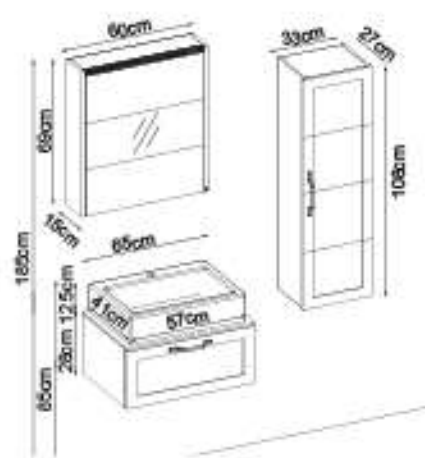

Custom Design		
Product	Product Name	Page
Vanity Unit	Mobelco 2865 V31-AD	-
Side Cabinet	Mobelco 102-202-0	-
Countertop	M. White Lavel Acrimer	122
Washbasin	HG. White Acrimer Kera	123
Mirror	Bright 60 V201	122
Top Unit	-	-
Cabinet Legs	-	124