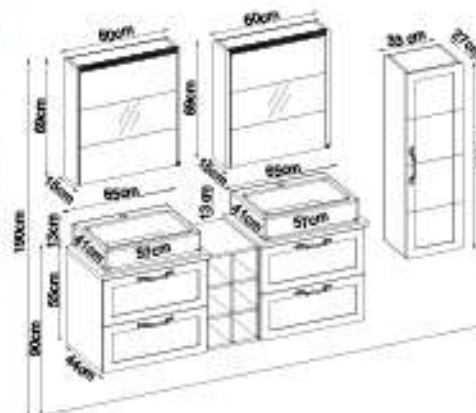

MOBELCO 55160 V31

Doors : M. White Lacquer

Sides : UD Melamined MDF

Countertop : M. White Lavel + HG. White Acrimer Kera Washbasin

Soft close and invisible drawer slides.

LED lighting.

Custom Design

Product	Product Name	Page
Vanity Unit	Mobelco 55160 V31-AD	-
Side Cabinet	Mobelco 102-205-0	-
Countertop	M. White Lavel Acrimer	116
Washbasin	HG. White Acrimer Kera	118
Mirror	Bright 60 V205	116
Top Unit	-	-
Cabinet Legs	-	124