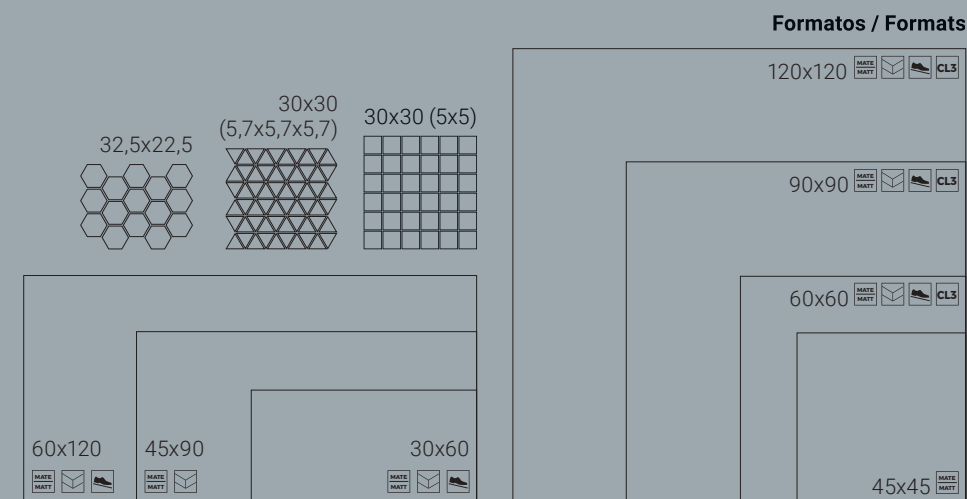

Formato	Pz/cj	Pz/pl	M²/cj	M²/pl	Cj/pl	Kg/cj	Kg/Total
30x60 (C)	6	288	1,08	51,84	48	22,00	1076
45x45	6	312	1,22	63,44	52	25,80	1361,6
45x90	3	132	1,21	53,24	44	28,70	1282,8
60x60	4	120	1,44	43,2	30	30,00	920
60x120	2	64	1,44	46,08	32	34,50	1129
90x90	2	54	1,62	43,74	27	40,00	1110
120x120	1	36	1,44	51,84	36	38,40	1422,4
MALLA HEX	9	432	0,65	31,2	48	13,50	668
MALLA TRIS	7	336	0,63	30,24	48	15,40	759,2
MALLA (5)	11	462	1,00	42	42	23,00	986

Porceblloc
30x60 / 45x45 / 45x90 / 60x60 / 60x120 / 90x90 / 120x120
11.81"x23.62" / 17.71"x17.71" / 17.72"x35.43" / 23.62"x23.62" /
23.62"x47.24" / 35.43"x35.43" / 47.24"x47.24"