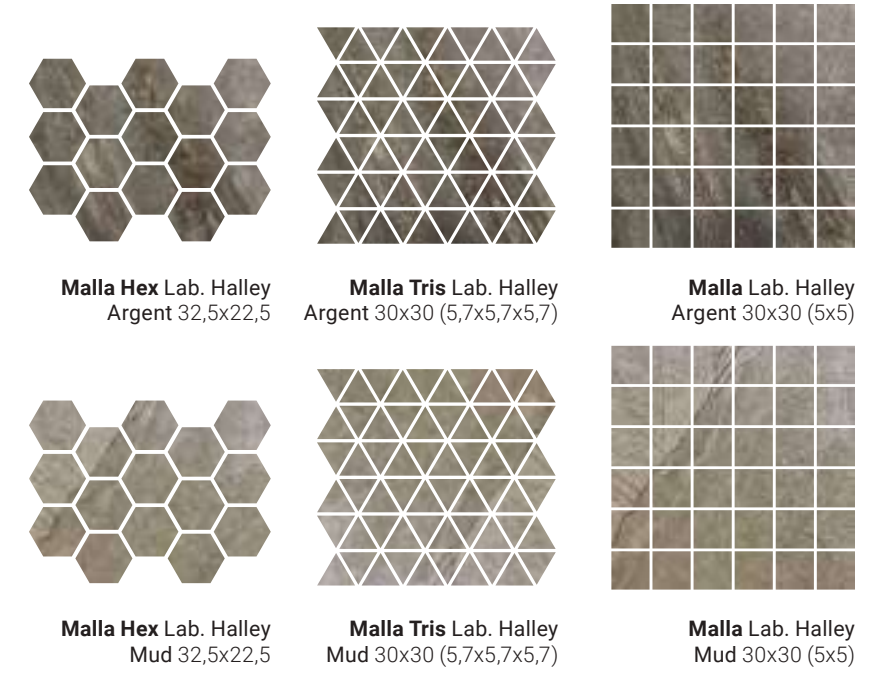

Lab. Halley _____ Porceblot

Lab. Halley Argent 120x120

Lab. Halley

Lab. Halley Argent

Lab. Halley Mud

Malla Hex Lab. Halley Argent 32,5x22,5

Malla Tris Lab. Halley Argent 30x30 (5,7x5,7x5,7)

Malla Lab. Halley Argent 30x30 (5x5)

Lab. Iron ^{NEW} _____ Porcebluc

NEW
Lab. Iron

Lab. Iron Salyia 60x120
Lab. Iron Salyia 120x120
Malla Lab. Iron Salyia 30x30 (5)

A close-up photograph of a textured surface with a rich, warm brown color palette. The texture is uneven and organic, resembling the natural patina of weathered Corten steel.