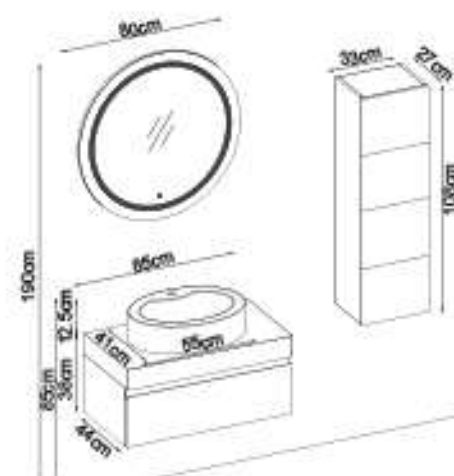

Doors : M. White Lacquer

Sides : M. White Melaminated MDF

Countertop : Lisbon Box + HG. White Acrimer Elipso Washbasin

Soft close and invisible drawer slides.

LED lighting.