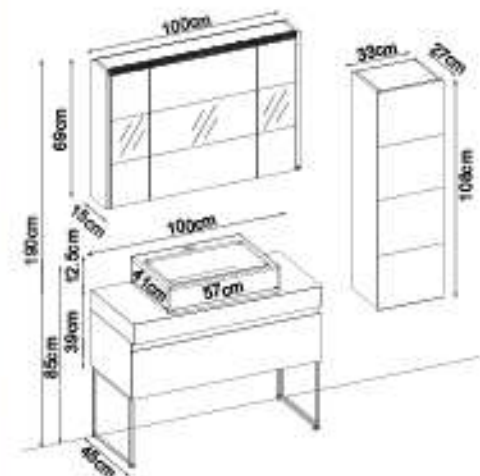

Custom Design

Product	Product Name	Page
Vanity Unit	Moderno 28100 V32-AD	-
Side Cabinet	Line 102-202-0	-
Countertop	Lotus Box	118
Washbasin	HG. White Acrimer Kera	119
Mirror	Bright 100 V201	118
Top Unit	-	-
Cabinet Legs	35cm Black Cabinet Legs	124

Doors : M. White Lacquer

Sides : M. White Melaminated MDF

Countertop : Lotus Box + HG. White Acrimer Kera Washbasin

Soft close and invisible drawer slides.

LED lighting.