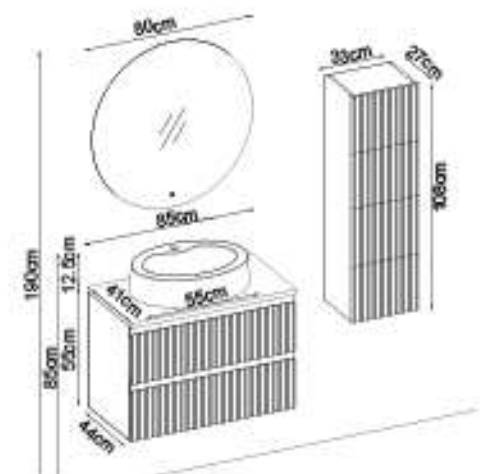

Custom Design

Product	Product Name	Page
Vanity Unit	Royal 5585 V31-AD	-
Side Cabinet	Royal 104-204-0	-
Countertop	Solid Flat	120
Washbasin	M. Sand Acrimer Elipso	120
Mirror	Opal 80	120
Top Unit	-	-
Cabinet Legs	-	124