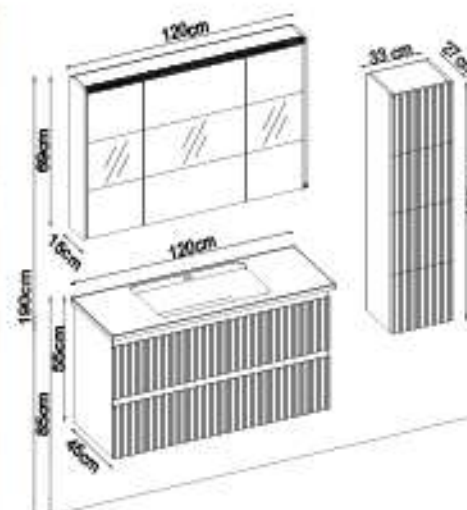

ROYAL 55120 V31

Doors : M. Sand Lacquer

Sides : M. Sand Melamined MDF

Washbasin : M. Sand Acrimer

Soft close metal alpha box.

LED lighting.

Custom Design

Product	Product Name	Page
Vanity Unit	Royal 55120 V31-AD	-
Side Cabinet	Royal 104-204-0	-
Countertop	-	-
Washbasin	M. Sand Acrimer 120	117
Mirror	Bright 120 V204	116
Top Unit	-	-
Cabinet Legs	-	124