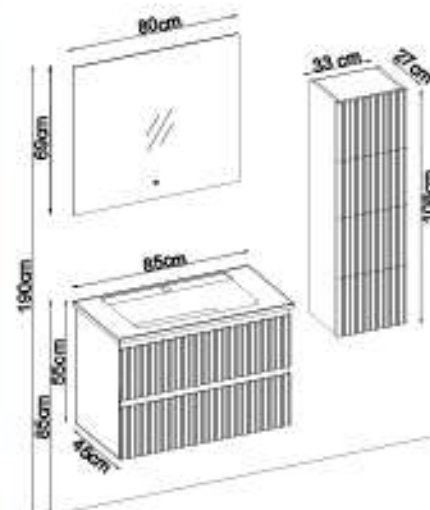

ROYAL 5585 V32

Doors : M. Sand Lacquer

Sides : M. Sand Melamined MDF

Washbasin : M. White Acrimer

Soft close and invisible drawer slides.

LED lighting.

Custom Design

Product	Product Name	Page
Vanity Unit	Royal 5585 V32-AD	-
Side Cabinet	Royal 104-204-0	-
Countertop	-	120
Washbasin	M. White Acrimer 85	120
Mirror	Cube 80	120
Top Unit	-	-
Cabinet Legs	-	124