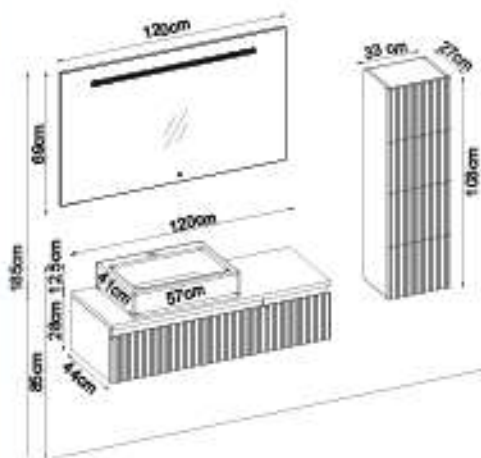

Custom Design		
Product	Product Name	Page
Vanity Unit	Royal 28 V32-AD	-
Side Cabinet	Royal 104-204-0	-
Countertop	Sini Box	116
Washbasin	M. Sand Acrimer Kera	-
Mirror	Fleto 120	116
Top Unit	-	-
Cabinet Legs	-	124