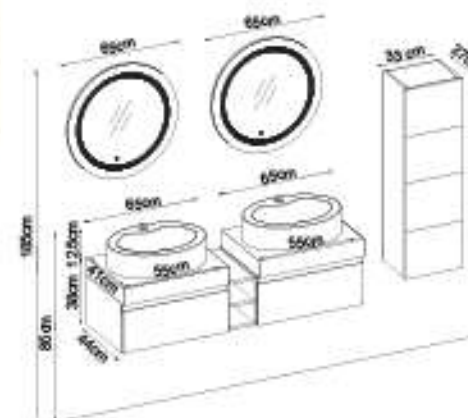

MODERNO 28150 V31

Doors : M. White Lacquer

Sides : M. White Melaminated MDF

Countertop : Lisbon Box + HG. White Acrimer Elipso Washbasin

Soft close and invisible drawer slides.

LED lighting.

Custom Design

Product	Product Name	Page
Vanity Unit	Moderno 28150 V31-AD	-
Side Cabinet	Line 102-202-0	-
Countertop	Lisbon Box	116
Washbasin	HG. White Acrimer Elipso	117
Mirror	Flex 65	116
Top Unit	-	-
Cabinet Legs	-	124