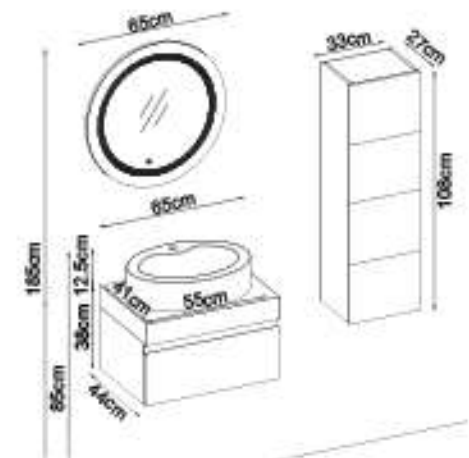

Custom Design

Product	Product Name	Page
Vanity Unit	Moderno 2865 V31-AD	-
Side Cabinet	Line 102-202-0	-
Countertop	Lisbon Box	122
Washbasin	HG. White Acrimer Elipso	123
Mixer	Flex 65	122
Top Unit	-	-
Cabinet Legs	-	124