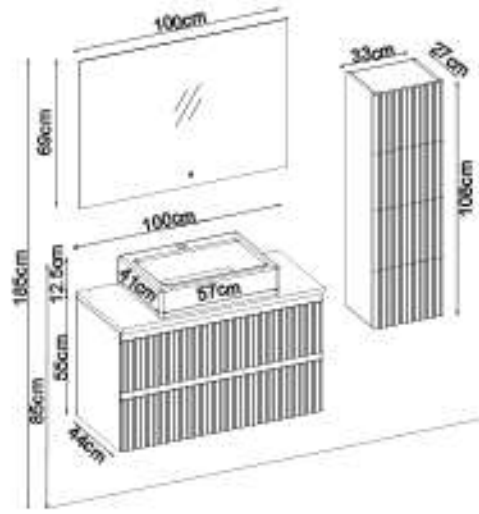

ROYAL 55100 V32

Doors : M. Sand Lacquer

Sides : M. Sand Melaminated MDF

Countertop : Solid + M. Sand Acrimer Kera Washbasin

Soft close and invisible drawer slides.

LED lighting.

Custom Design		
Product	Product Name	Page
Vanity Unit	Royal 55100 V32-AD	-
Side Cabinet	Royal 104-204-0	-
Countertop	Solid Flat	118
Washbasin	M. Sand Acrimer Kera	119
Mirror	Cube 100	118
Top Unit	-	-
Cabinet Legs	-	-