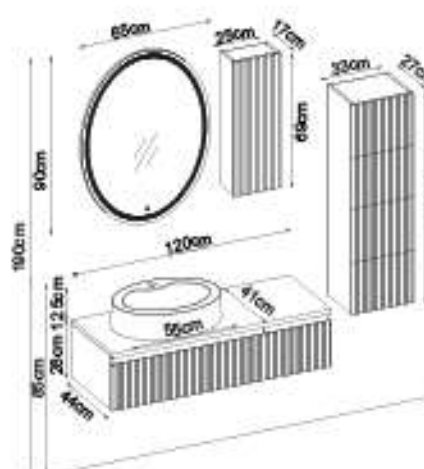

Doors : M. Sand Lacquer

Sides : M. Sand Melaminated MDF

Countertop : Solid Flat + M. Sand Acrimer Elipso Washbasin

Soft close and invisible drawer slides.

LED lighting.

Custom Design		
Product	Product Name	Page
Vanity Unit	Royal 28120 V31-AD	-
Side Cabinet	Royal 104-204-0	-
Countertop	Solid Flat	116
Washbasin	M. Sand Acrimer Elipso	117
Mirror	Elipso	116
Top Unit	Royal 104-204-0-UD	-
Cabinet Legs	-	124