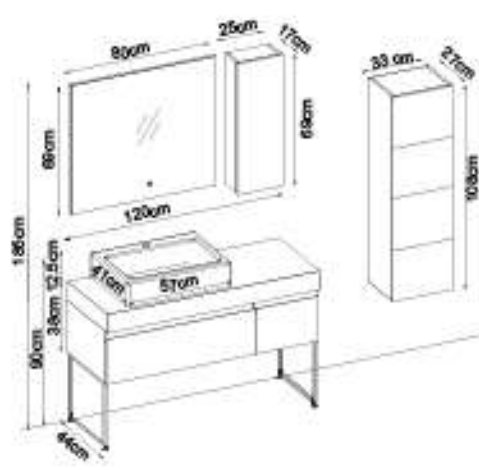

Custom Design

Product	Product Name	Page
Vanity Unit	Moderno 28120 V32-AD	-
Side Cabinet	Line 102-202-0	-
Countertop	Lotus Box	116
Washbasin	HG. White Acrimer Kera	117
Mirror	Cube 80	116
Top Unit	Line 102-202-0-UD	-
Cabinet Legs	35cm Black Cabinet Legs	124