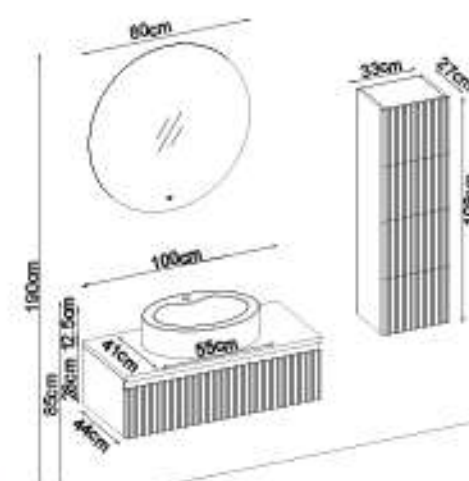

Custom Design		
Product	Product Name	Page
Vanity Unit	Royal 28100 V32-AD	-
Side Cabinet	Royal 104-204-0	-
Countertop	Solid Flat	118
Washbasin	M. Sand Acrimer Elipso	119
Mirror	Opal 80	118
Top Unit	-	-
Cabinet Legs	-	124

Doors : M. Sand Lacquer

Sides : M. Sand Melaminated MDF

Countertop : Solid Flat + M. Sand Acrimer Elipso Washbasin

Soft close and invisible drawer slides.

LED lighting.