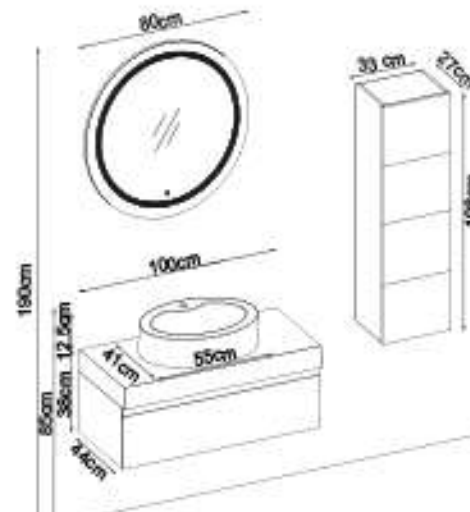

Countertop : Lisbon Box + HG. White Acrimer Elipso Washbasin

Soft close and invisible drawer slides.

LED lighting.

Custom Design

Product	Product Name	Page
Vanity Unit	Moderno 28100 V31-AD	-
Side Cabinet	Line 102-202-0	-
Countertop	Lisbon Box	118
Washbasin	HG. White Acrimer Elipso	119
Mirror	Flex 80	118
Top Unit	-	-
Cabinet Legs	-	124