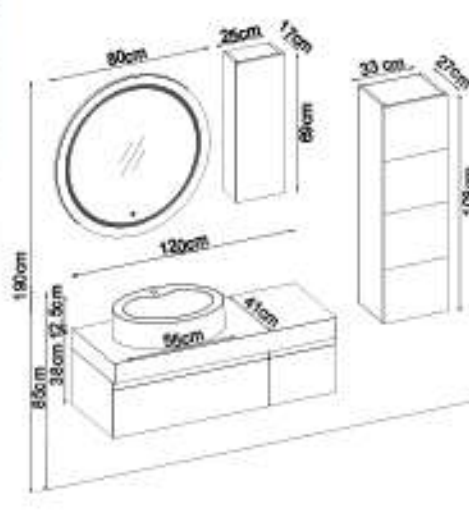

Custom Design

Product	Product Name	Page
Vanity Unit	Moderno 28120 V31-AD	-
Side Cabinet	Line 102-202-0	-
Countertop	Lisbon Box	116
Washbasin	HG. White Acrimer Elipso	117
Mirror	Flex 80	116
Top Unit	Line 102-202-0-UD	-
Cabinet Legs	-	124