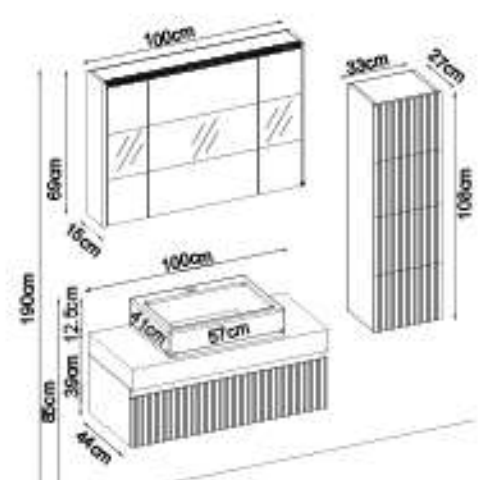

Custom Design		
Product	Product Name	Page
Vanity Unit	Royal 28100 V31-AD	-
Side Cabinet	Royal 104-204-0	-
Countertop	UD Box	118
Washbasin	M. Sand Acrimer Kera	119
Mirror	Bright 100 V204	118
Top Unit	-	-
Cabinet Legs	-	124

Doors : M. Sand Lacquer   Sides : M. Sand Melaminated MDF   Countertop : Sini Box + M. Sand Acrimer Kera Washbasin

Soft close and invisible drawer slides.   LED lighting.