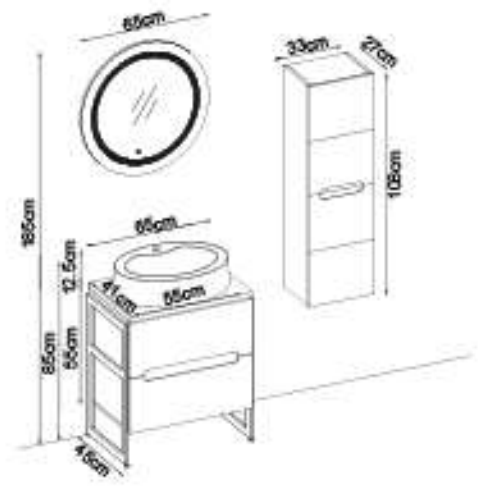

Custom Design

Product	Product Name	Page
Vanity Unit	Toledo 5585 V31-AD	-
Side Cabinet	Toledo 102-205-3	-
Countertop	UD Flat	122
Washbasin	HG. White Acrimer Elipso	123
Mirror	Flex 65	122
Top Unit	-	-
Cabinet Legs	Karma White Cabinet Legs	124