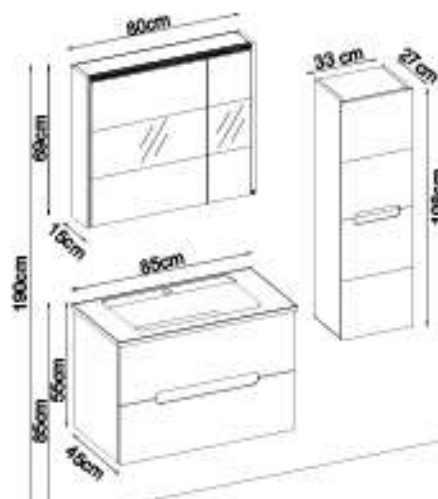

TOLEDO 5585 V32

Doors : M. White Lacquer

Sides : UD Melaminated MDF

Countertop : UD Flat + HG. White Acrimer
Elipso Washbasin

Custom Design

Product	Product Name	Page
Vanity Unit	Toledo 5585 V32-AD	-
Side Cabinet	Toledo 102-205-3	-
Countertop	UD Flat	120
Washbasin	HG. White Acrimer Elipso	120
Mirror	Opal 80	120
Top Unit	-	-
Cabinet Legs	-	124

TOLEDO 5585 VS31

Doors : M. White Lacquer

Sides : UD Melaminated MDF

Washbasin : Ceramic

Soft close and invisible drawer slides.

LED lighting.

Custom Design

Product	Product Name	Page
Vanity Unit	Toledo 5585 V31-AD	-
Side Cabinet	Toledo 102-205-3	-
Countertop	-	120
Washbasin	White Ceramic 85	121
Mirror	Bright 80 V205	120
Top Unit	-	-
Cabinet Legs	-	124