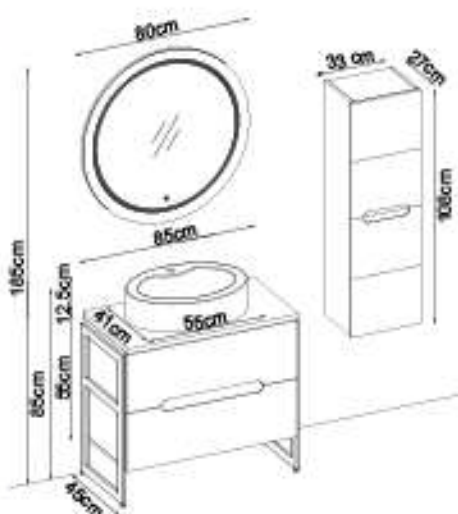

Custom Design

Product	Product Name	Page
Vanity Unit	Toledo 5585 V31-AD	-
Side Cabinet	Toledo 102-205-3	-
Countertop	UD Flat	122
Washbasin	HG. White Acrimer Elipso	123
Mirror	Flex 65	122
Top Unit	-	-
Cabinet Legs	Karma White Cabinet Legs	124