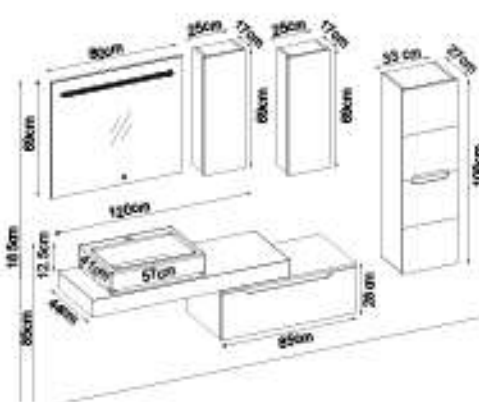

Custom Design

Product	Product Name	Page
Vanity Unit	Toledo 28160 V31-AD	-
Side Cabinet	Toledo 102-205-3	-
Countertop	UD Box	116
Washbasin	HG. White Acrimer Kera	118
Mirror	Fleto 80	116
Top Unit	Line 102-205-0-UD	-
Cabinet Legs	-	124