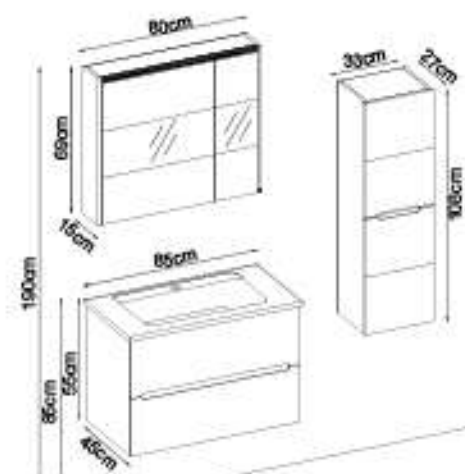

Custom Design

Product	Product Name	Page
Vanity Unit	Smart 5585 V31-AD	-
Side Cabinet	Smart 102-102-0	-
Countertop	-	118
Washbasin	M. White Acrimer 85	120
Mirror	Bright 80 V201	118
Top Unit	-	-
Cabinet Legs	-	124