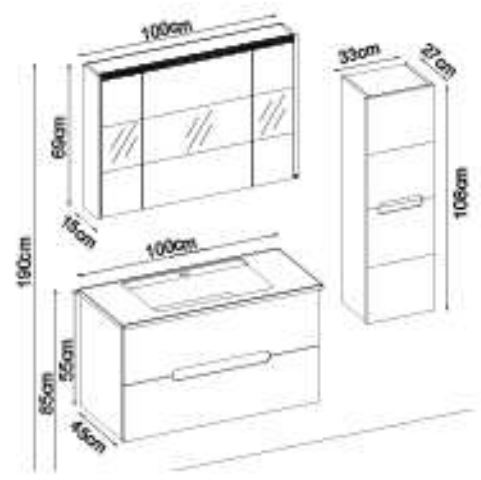

TOLEDO 55100 V32

Doors : M. White Lacquer

Sides : UD Melaminod MDF

Countertop : UD Flat + HG. White Acrimer Kera Washbasin

Soft close and invisible drawer slides.

LED lighting.