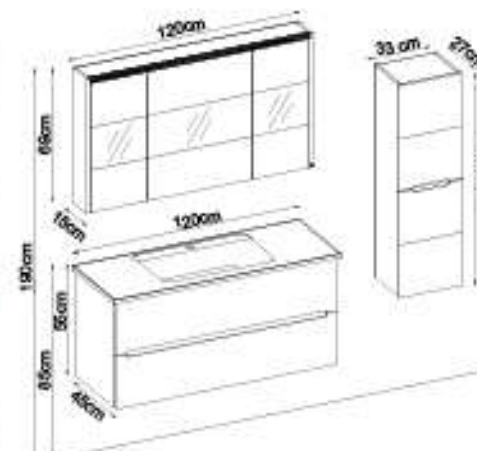

Custom Design		
Product	Product Name	Page
Vanity Unit	Smart 55120 V32-AD	-
Side Cabinet	Smart 104-104-0	-
Countertop	-	116
Washbasin	M, Sand Acrimer 120	-
Mirror	Bright 120 V204	116
Top Unit	-	-
Cabinet Legs	-	124