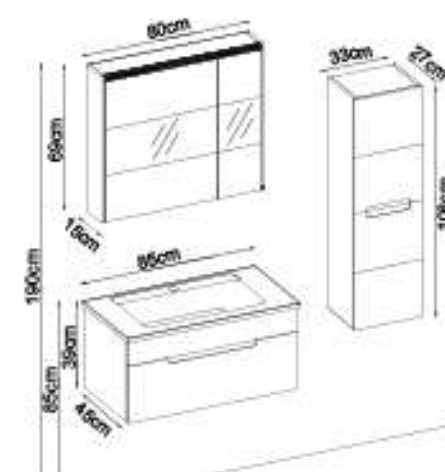

Custom Design

Product	Product Name	Page
Vanity Unit	Toledo 3985 V31-AD	-
Side Cabinet	Toledo 102-205-3	-
Countertop	-	120
Washbasin	White Ceramic 85	120
Mirror	Bright 80 V205	120
Top Unit	-	-
Cabinet Legs	-	124