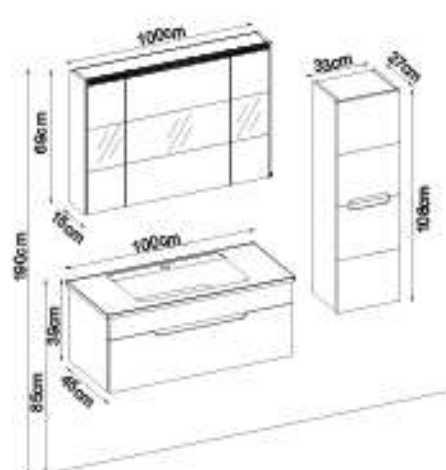

Custom Design

Product	Product Name	Page
Vanity Unit	Toledo 39100 V31-AD	-
Side Cabinet	Toledo 102-205-3	-
Countertop	-	118
Washbasin	White Ceramic 100	119
Mirror	Bright 100 V205	118
Top Unit	-	-
Cabinet Legs	-	124