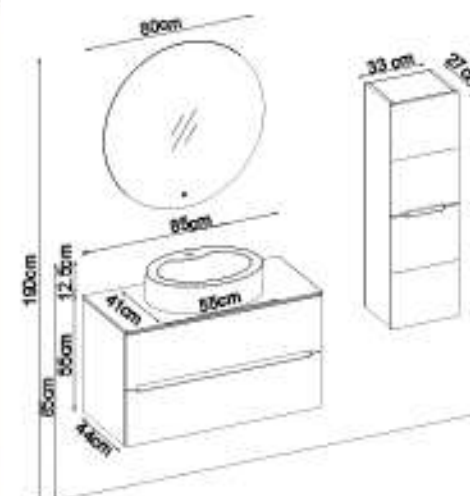

SMART 55100 V32

Doors : M. Sand Lacquer

Sides : M. Sand Lacquer

Countertop : M. White Lavel + M. Sand Acrimer Elipso Washbasin

Soft close and invisible drawer slides.

LED lighting.

Custom Design

Product	Product Name	Page
Vanity Unit	Smart 55100 V32-AD	-
Side Cabinet	Smart 104-104-0	-
Countertop	M. White Lavel Acrimer	118
Washbasin	M. Sand Acrimer Elipso	119
Mirror	Opal 80	118
Top Unit	-	-
Cabinet Legs	-	124