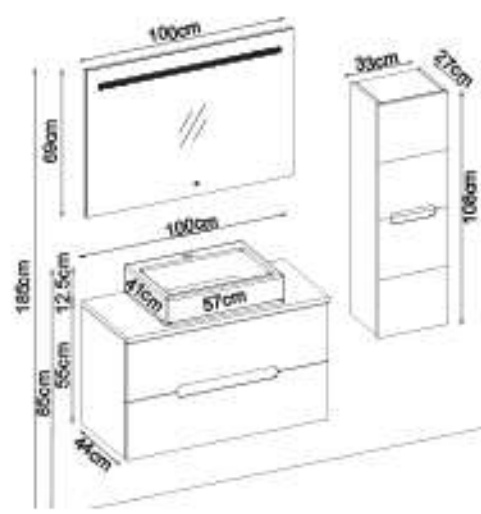

Countertop : UD Flat + HG. White Acrimer Kera Washbasin

Soft close and invisible drawer slides.

LED lighting.

Custom Design

Product	Product Name	Page
Vanity Unit	Toledo 55100 V32-AD	-
Side Cabinet	Toledo 102-205-3	-
Countertop	UD Flat	118
Washbasin	HG. White Acrimer Kera	119
Mirror	Fieto 100	118
Top Unit	-	-
Cabinet Legs	-	124

TOLEDO 5585 V32

Doors : M. White Lacquer

Sides : UD Melaminated MDF

Countertop : UD Flat + HG. White Acrimer
Elipso Washbasin

Custom Design

Product	Product Name	Page
Vanity Unit	Toledo 5585 V32-AD	-
Side Cabinet	Toledo 102-205-3	-
Countertop	UD Flat	120
Washbasin	HG. White Acrimer Elipso	120
Mirror	Opal 80	120
Top Unit	-	-
Cabinet Legs	-	124