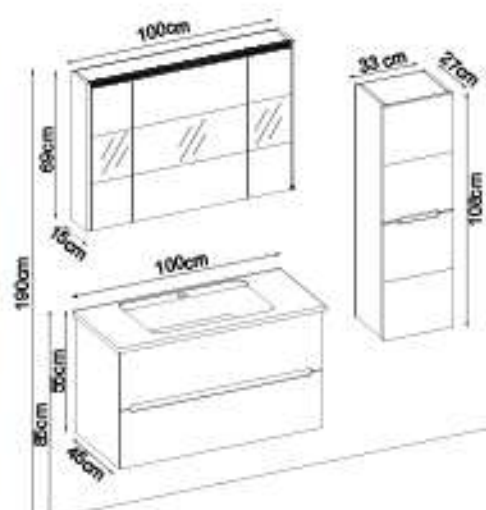

SMART 55100 V31

Doors : M. White Lacquer

Sides : M. White Lacquer

Washbasin : M. White Acrimer

Soft close and invisible drawer slides.

LED lighting.

Custom Design

Product	Product Name	Page
Vanity Unit	Smart 55100 V31-AD	-
Side Cabinet	Smart 102-102-0	-
Countertop	-	118
Washbasin	M. White Acrimer 100	119
Mirror	Bright 100 V201	118
Top Unit	-	-
Cabinet Legs	-	124