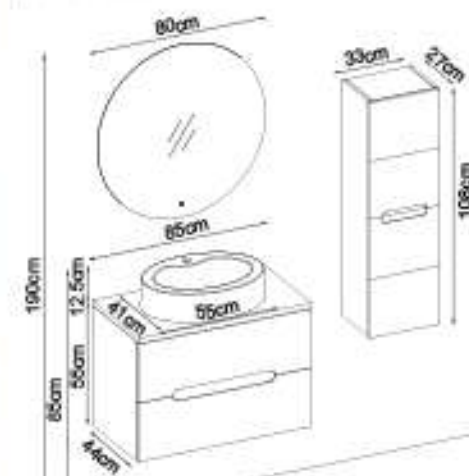

Countertop : UD Flat + HG. White Acrimer Kera Washbasin

Soft close and invisible drawer slides.

LED lighting.

Custom Design

Product	Product Name	Page
Vanity Unit	Toledo 55100 V32-AD	-
Side Cabinet	Toledo 102-205-3	-
Countertop	UD Flat	118
Washbasin	HG. White Acrimer Kera	119
Mirror	Fieto 100	118
Top Unit	-	-
Cabinet Legs	-	124

TOLEDO 5585 V32

Doors : M. White Lacquer

Sides : UD Melaminated MDF

Countertop : UD Flat + HG. White Acrimer
Elipso Washbasin

Custom Design

Product	Product Name	Page
Vanity Unit	Toledo 5585 V32-AD	-
Side Cabinet	Toledo 102-205-3	-
Countertop	UD Flat	120
Washbasin	HG. White Acrimer Elipso	120
Mirror	Opal 80	120
Top Unit	-	-
Cabinet Legs	-	124