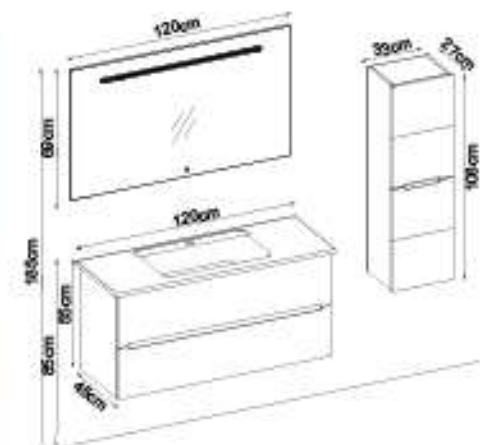

Custom Design		
Product	Product Name	Page
Vanity Unit	Smart 55120 V31-AD	-
Side Cabinet	Smart 102-102-0	-
Countertop	-	116
Washbasin	M, White Acrimer 120	118
Mirror	Fless 120	116
Top Unit	-	-
Cabinet Legs	-	124

Doors : M, Sand Lacquer

Sides : M, Sand Lacquer

Washbasin : M, Sand Acrimer

Soft close metal alpha box. LED lighting.