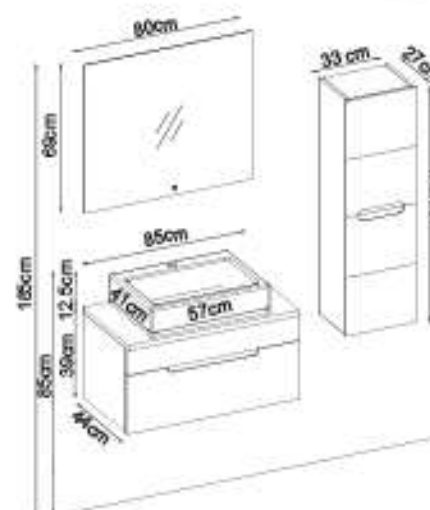

TOLEDO 3985 V32

Doors : M. White Lacquer

Sides : UD Melaminated MDF

Countertop : UD Flat +HG. White Acrimer Kera Washbasin

Soft close and invisible drawer slides.

LED lighting.

Custom Design

Product	Product Name	Page
Vanity Unit	Toledo 3985 V32-AD	-
Side Cabinet	Toledo 102-205-3	-
Countertop	UD Flat	120
Washbasin	HG. White Acrimer Kera	121
Mirror	Cube 80	120
Top Unit	-	-
Cabinet Legs	-	124