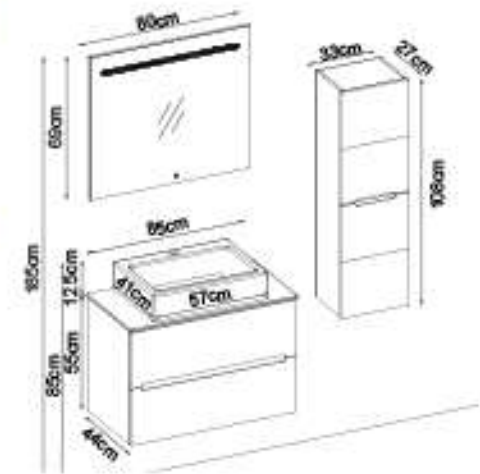

Custom Design

Product	Product Name	Page
Vanity Unit	Smart 5585 V32-AD	-
Side Cabinet	Smart 104-104-0	-
Countertop	M. White Lavel Acrimer	120
Washbasin	HG. White Acrimer Kera	120
Mirror	Pieta 80	120
Top Unit	-	-
Cabinet Legs	-	124

Doors : M. Sand Lacquer

Sides : M. Sand Lacquer

Countertop : M. White Lavel + M. Sand Acrimer Elipso Washbasin

Soft close and invisible drawer slides.

LED lighting.