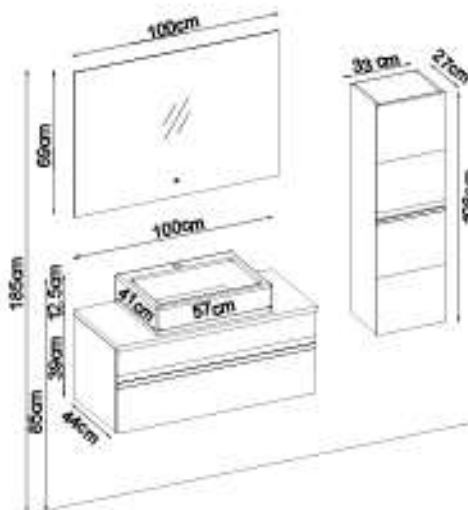

WOODLINE 39100 V31

Doors : M. N. Ant. Lacquer

Sides : M. N. Ant. Melaminated MDF

Countertop : UD Flat + M. Ant. Acrimer Kera Washbasin

Soft close and invisible drawer slides.

LED lighting.

Custom Design

Product	Product Name	Page
Vanity Unit	Woodline 39100 V31-AD	-
Side Cabinet	Woodline 103-203-0	-
Countertop	UD Flat	118
Washbasin	M. Ant. Acrimer Kera	119
Mirror	Fleto 100	118
Top Unit	-	-
Cabinet Legs	-	124