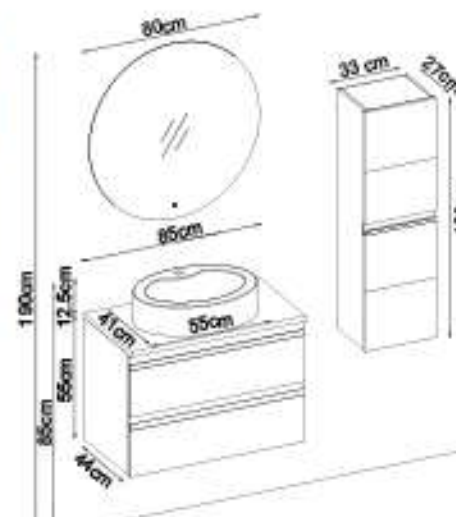

Custom Design

Product	Product Name	Page
Vanity Unit	Woodline 5585 V32-AD	-
Side Cabinet	Woodline 103-203-0	-
Countertop	UD Flat	120
Washbasin	M. Ant. Acrimer Elipso	-
Mirror	Opal 80	120
Top Unit	-	-
Cabinet Legs	-	124