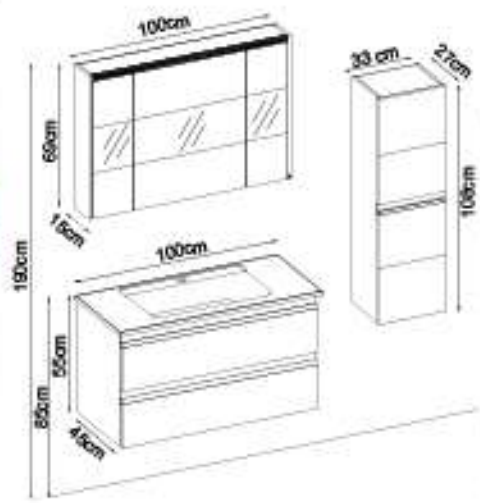

Custom Design

Product	Product Name	Page
Vanity Unit	Woodline 5565 V31-AD	-
Side Cabinet	Woodline 102-202-0	-
Countertop	-	122
Washbasin	HG. White Acrimer 65	123
Mirror	Bright 60 V201	122
Top Unit	-	-
Cabinet Legs	-	124