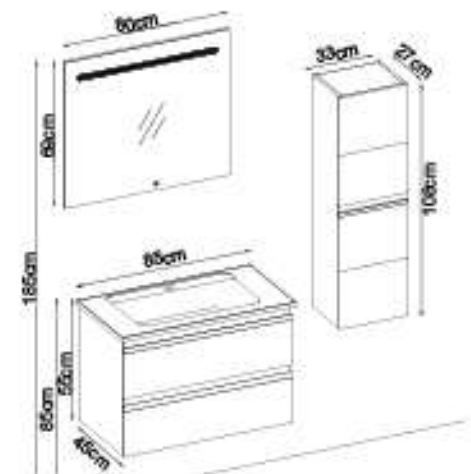

Custom Design

Product	Product Name	Page
Vanity Unit	Woodline 5585 V31-AD	-
Side Cabinet	Woodline 102-202-0	-
Countertop	-	120
Washbasin	HG. White Acrimer 85	120
Mirror	Flora 80	120
Top Unit	-	-
Cabinet Legs	-	124