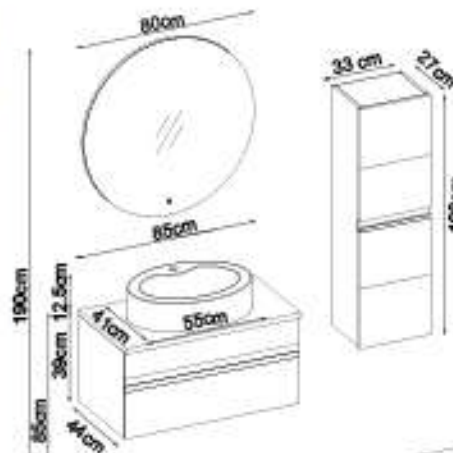

WOODLINE 3985 V31

Doors : M. White Lacquer

Sides : M. White Melaminated MDF

Countertop : UD Flat + HG. White Acrimer Elipso Washbasin

Soft close and invisible drawer slides.

LED lighting.

Custom Design

Product	Product Name	Page
Vanity Unit	Woodline 3985 V31-AD	-
Side Cabinet	Woodline 102-202-0	-
Countertop	UD Flat	120
Washbasin	HG. White Acrimer Elipso	121
Mirror	Opal 80	120
Top Unit	-	-
Cabinet Legs	-	124