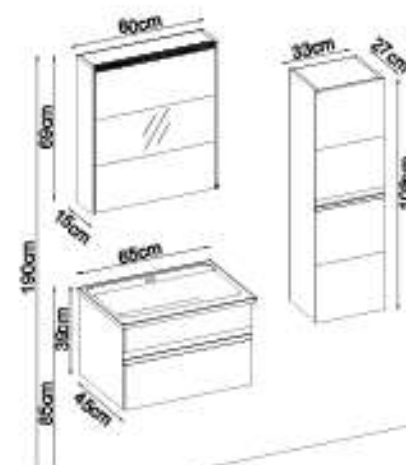

Custom Design

Product	Product Name	Page
Vanity Unit	Woodline 3965 V31-AD	-
Side Cabinet	Woodline 102-202-0	-
Countertop	-	122
Washbasin	HG. White Acrimer 65	123
Mirror	Bright 60 V201	122
Top Unit	-	-
Cabinet Legs	-	124