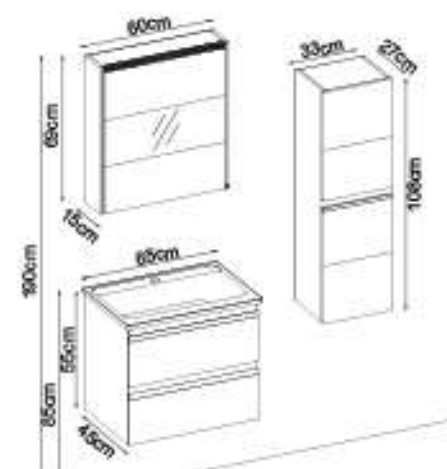

Custom Design

Product	Product Name	Page
Vanity Unit	Woodline 5565 V31-AD	-
Side Cabinet	Woodline 102-202-0	-
Countertop	-	122
Washbasin	HG. White Acrimer 65	123
Mirror	Bright 60 V201	122
Top Unit	-	-
Cabinet Legs	-	124